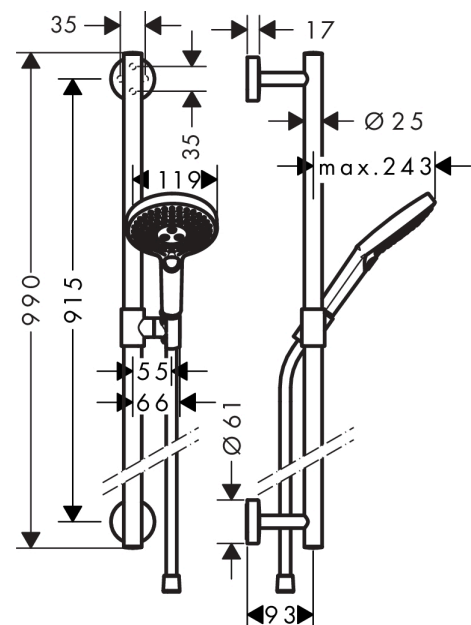

**Raindance Select S**  
**Shower set 120 3jet with shower rail 90 cm**  
 Surfaces: **chrome** Art. no. : **26322000**

### Description

**product features**

- Consists of: hand shower, shower bar, shower hose, slider
- Spray pattern: Rain, RainAir, Whirl
- Select button to comfortably switch between spray modes
- Shower head size: 120 mm
- pivot connector prevent hose from tangling
- 90° position adjustable slider, pivots left and right, up and down
- metal shower slide
- maximum flow rate 15 l/min at 3 bar
- 25 mm width of shower bar
- Material: solid Brass
- wall supports of metal

### Scale drawing

**Raindance Select S**  
**Shower set 120 3jet with shower rail 90 cm**  
 Surfaces: **chrome** Art. no. : **26322000**

**Flowchart**

The consumption was measured in combination with the appropriate fittings (thermostat/mixer/ in-wall valve) to reflect actual application in practice.