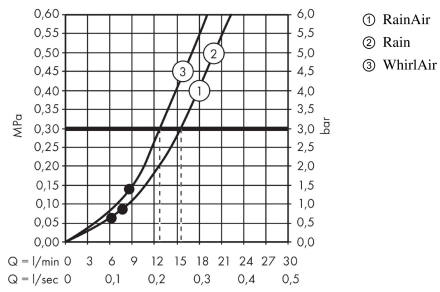

### Description

**product features**

- Consists of: hand shower, shower bar, shower hose, slider
- Spray pattern: Rain, RainAir, Whirl
- Select button to comfortably switch between spray modes
- Shower head size: 120 mm
- pivot connector prevent hose from tangling
- 90° position adjustable slider, pivots left and right, up and down
- metal shower slide
- maximum flow rate 15 l/min at 3 bar
- 25 mm width of shower bar
- Material: solid Brass
- wall supports of metal

### Product image

### Scale drawing

**Raindance Select S**  
**Shower set 120 3jet with shower rail 90 cm**  
 Surfaces: **chrome** Art. no. : **26322000**

**Flowchart**

The consumption was measured in combination with the appropriate fittings (thermostat/mixer/ in-wall valve) to reflect actual application in practice.