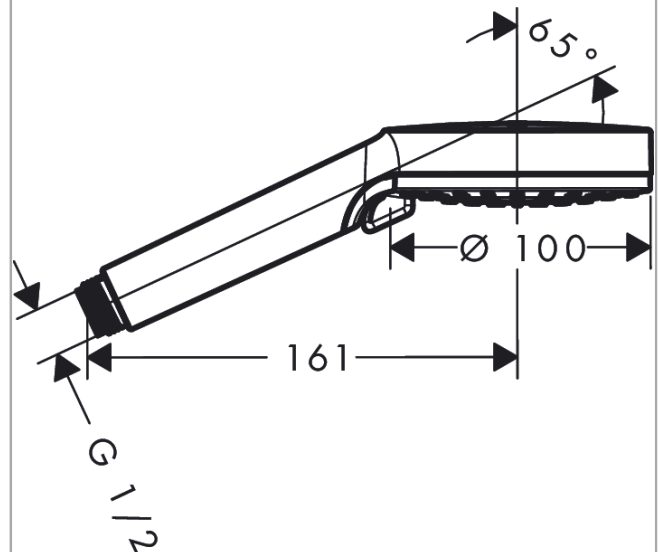

Scale drawing