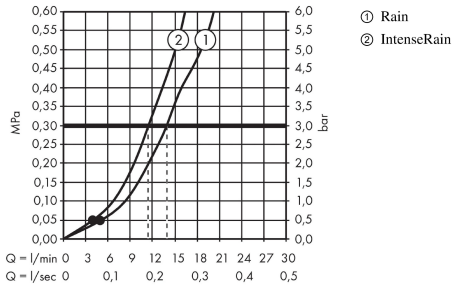

#### Scale drawing

**Crometta**  
**Hand shower 100 Vario**  
 Surfaces: **white/chrome**

Art. no. : **26330400**

**Flowchart**

The consumption was measured in combination with the appropriate fittings (thermostat/mixer/ in-wall valve) to reflect actual application in practice.