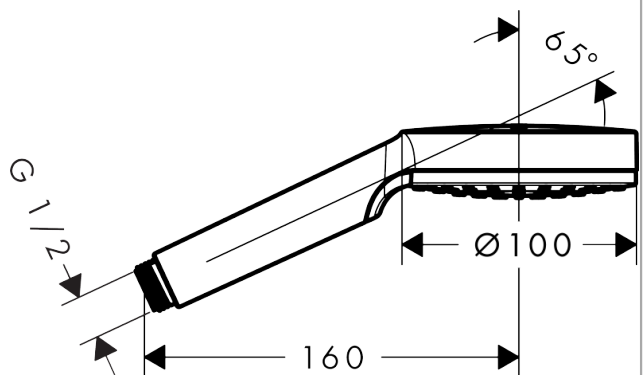

Scale drawing