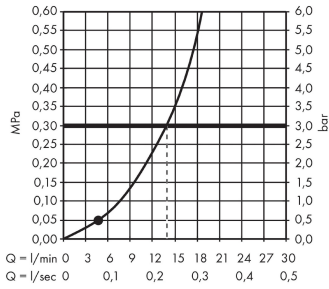

Crometta
Hand shower 100 1jet
Surfaces: **white/chrome**   Art. no. : **26331400**

Flowchart

The consumption was measured in combination with the appropriate fittings (thermostat/mixer/in-wall valve) to reflect actual application in practice.