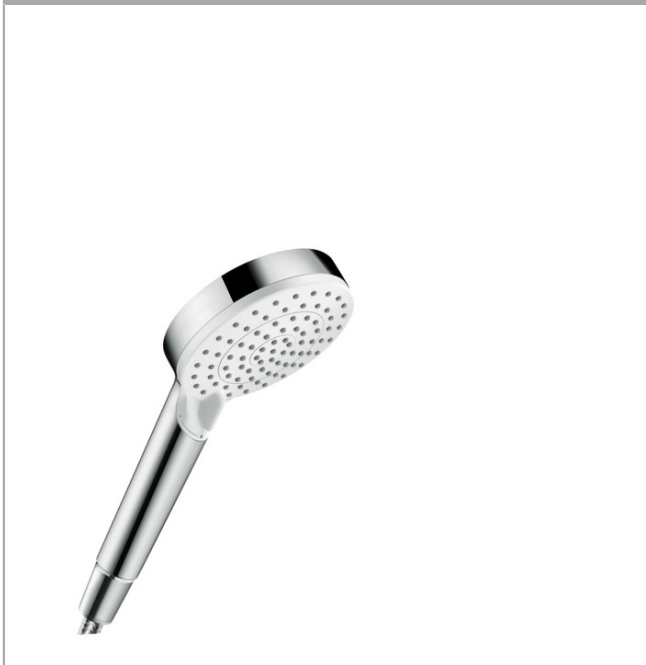

Crometta

Hand shower 100 Vario Green 6 l/min

Surfaces: **white/chrome** Art. no. : **26336400**

Description

product features

- Shower head size: 100 mm
- spray type adjustment by turning
- Spray pattern: Rain, IntenseRain
- Flow rate (at 3 bar): 5.7 l/min
- with internal water conduction
- rinseable dirt filter
- Connection thread 1/2"
- minimum operating pressure 0.5 bar
- winner of the iF product design award 2016
- WRAS 1901002
- WRAS 1901002

Article Details

Price excl. VAT

£ 18.42

Technology

Design awards

Certificates

Product image