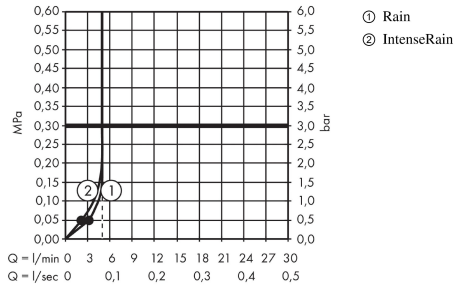

Crometta

Hand shower 100 Vario Green 6 l/min

Surfaces: **white/chrome** Art. no. : **26336400**

Description

product features

- Shower head size: 100 mm
- spray type adjustment by turning
- Spray pattern: Rain, IntenseRain
- Flow rate (at 3 bar): 5.7 l/min
- with internal water conduction
- rinseable dirt filter
- Connection thread 1/2"
- minimum operating pressure 0.5 bar
- winner of the iF product design award 2016
- WRAS 1901002
- WRAS 1901002

Article Details

Price excl. VAT

£ 18.42

Technology

Design awards

Certificates

Product image

Scale drawing

Crometta

Hand shower 100 Vario Green 6 l/min

Surfaces: **white/chrome** Art. no. : **26336400**

Flowchart

The consumption was measured in combination with the appropriate fittings (thermostat/mixer/ in-wall valve) to reflect actual application in practice.