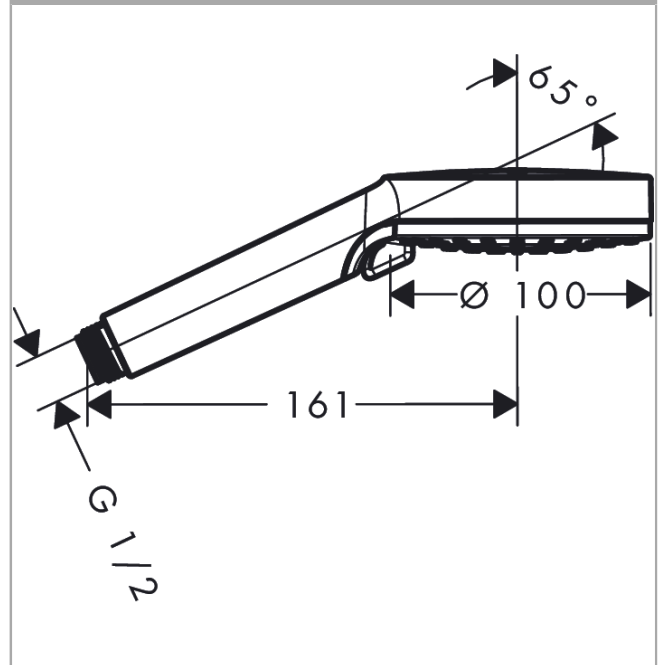

Crometta

Hand shower 100 Vario Green 6 l/min

Surfaces: **white/chrome** Art. no. : **26336400**

Description

product features

- Shower head size: 100 mm
- spray type adjustment by turning
- Spray pattern: Rain, IntenseRain
- Flow rate (at 3 bar): 5.7 l/min
- with internal water conduction
- rinseable dirt filter
- Connection thread 1/2"
- minimum operating pressure 0.5 bar
- winner of the iF product design award 2016
- WRAS 1901002
- WRAS 1901002

Article Details

Price excl. VAT

£ 18.42

Technology

Design awards

Certificates

Product image

Scale drawing

Crometta

Hand shower 100 Vario Green 6 l/min

Surfaces: **white/chrome** Art. no. : **26336400**

Flowchart

The consumption was measured in combination with the appropriate fittings (thermostat/mixer/ in-wall valve) to reflect actual application in practice.