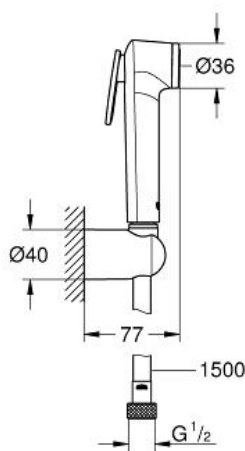

TEMPESTA-F TRIGGER SPRAY 30
Wall holder set 1 spray

MODEL # 26353000

Pure Freude
an Wasser

GROHE

Product Description:
TEMPESTA-F TRIGGER SPRAY 30
Wall holder set 1 spray

Standard Specification:

Consisting of:

hand shower with trigger control (27 512 001)

wall shower holder (28 605)

Silverflex Longlife shower hose 1500 mm (26 346 000)

GROHE StarLight chrome finish

SpeedClean anti-limescale system

Inner WaterGuide for a longer life

Twistfree preventing the hose from twisting

min. recommended pressure 1 bar

Please refer to local norms regarding installation.

Color:

□ 26353000 Chrome