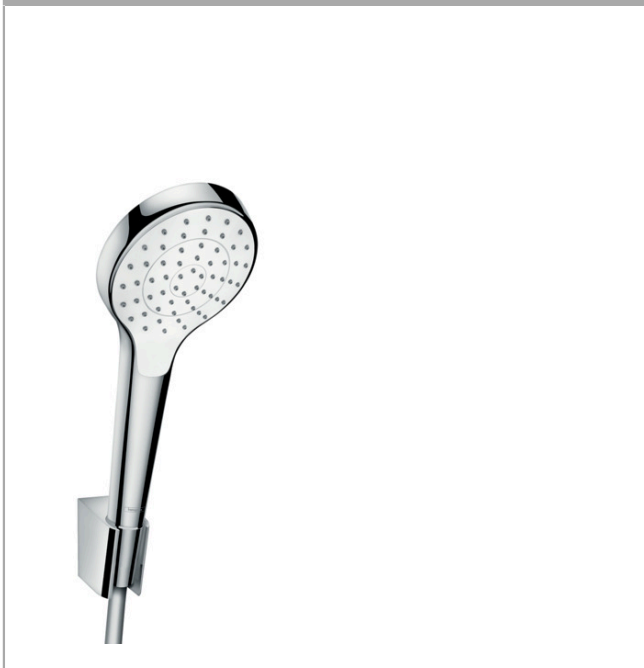

Croma Select S
Shower holder set 110 1jet with shower hose 125 cm
 Surfaces: **white/chrome** Art. no. : **26420400**

Description

product features

- Consists of: hand shower, shower holder, shower hose
- Spray pattern: Rain
- Shower head size: 110 mm
- pivot connector prevent hose from tangling
- Maximum flow rate (at 3 bar): 16 l/min
- wall supports of plastic
- operating pressure: min. 1 bar / max. 6 bar

Article Details

Price excl. VAT

£ 61.67

Technology

Product image

Scale drawing