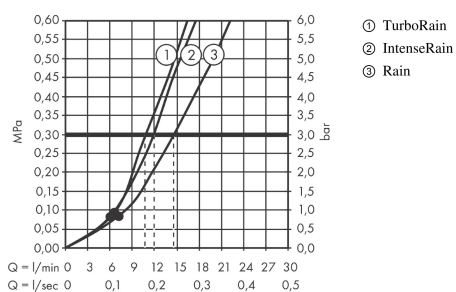

Croma Select S
Shower holder set 110 Vario with shower hose 125 cm
 Surfaces: **white/chrome** Art. no. : **26421400**

Description

product features

- Consists of: hand shower, shower holder, shower hose
- Spray pattern: Rain, IntenseRain, Turbo Rain
- Select button to comfortably switch between spray modes
- Shower head size: 110 mm
- pivot connector prevent hose from tangling
- Maximum flow rate (at 3 bar): 15 l/min
- wall supports of plastic
- operating pressure: min 1 bar / max 6 bar

Article Details

Price excl. VAT

£ 61.67

Technology

Product image

Scale drawing

Flowchart

The consumption was measured in combination with the appropriate fittings (thermostat/mixer/ in-wall valve) to reflect actual application in practice.