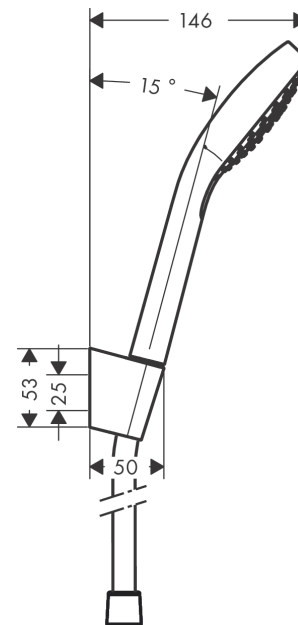

Croma Select S
Shower holder set 110 Vario with shower hose 125 cm
 Surfaces: **white/chrome** Art. no. : **26421400**

Description

product features

- Consists of: hand shower, shower holder, shower hose
- Spray pattern: Rain, IntenseRain, Turbo Rain
- Select button to comfortably switch between spray modes
- Shower head size: 110 mm
- pivot connector prevent hose from tangling
- Maximum flow rate (at 3 bar): 15 l/min
- wall supports of plastic
- operating pressure: min 1 bar / max 6 bar

Article Details

Price excl. VAT

£ 61.67

Technology

Product image

Scale drawing

Flowchart

The consumption was measured in combination with the appropriate fittings (thermostat/mixer/ in-wall valve) to reflect actual application in practice.