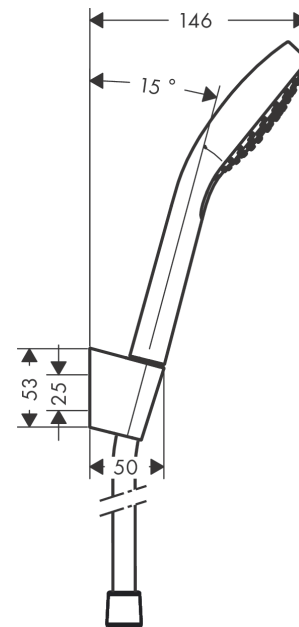

Croma Select E
Shower holder set 110 Vario with shower hose 125 cm
 Surfaces: **white/chrome** Art. no. : **26425400**

Description

product features

- Consists of: hand shower, shower holder, shower hose
- Spray pattern: Rain, IntenseRain, Turbo Rain
- Select button to comfortably switch between spray modes
- Shower head size: 110 mm
- pivot connector prevent hose from tangling
- Maximum flow rate (at 3 bar): 15 l/min
- wall supports of plastic
- operating pressure: min. 1 bar / max. 6 bar

Article Details

Price excl. VAT

£ 71.67

Technology

Product image

Scale drawing

Flowchart

The consumption was measured in combination with the appropriate fittings (thermostat/mixer/ in-wall valve) to reflect actual application in practice.