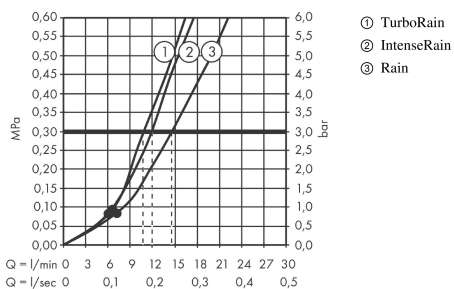

Croma Select E
Shower holder set 110 Vario with shower hose 125 cm
 Surfaces: **white/chrome** Art. no. : **26425400**

Description

product features

- Consists of: hand shower, shower holder, shower hose
- Spray pattern: Rain, IntenseRain, Turbo Rain
- Select button to comfortably switch between spray modes
- Shower head size: 110 mm
- pivot connector prevent hose from tangling
- Maximum flow rate (at 3 bar): 15 l/min
- wall supports of plastic
- operating pressure: min. 1 bar / max. 6 bar

Article Details

Price excl. VAT

£ 71.67

Technology

Product image

Scale drawing

Flowchart

The consumption was measured in combination with the appropriate fittings (thermostat/mixer/ in-wall valve) to reflect actual application in practice.