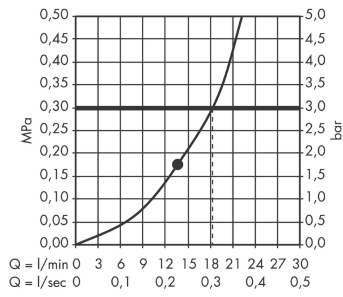

Raindance Rainfall
Overhead shower 150 1jet stream
Surfaces: **chrome** Art. no. : **26443000**

Flowchart

The consumption was measured in combination with the appropriate fittings (thermostat/mixer/in-wall valve) to reflect actual application in practice.