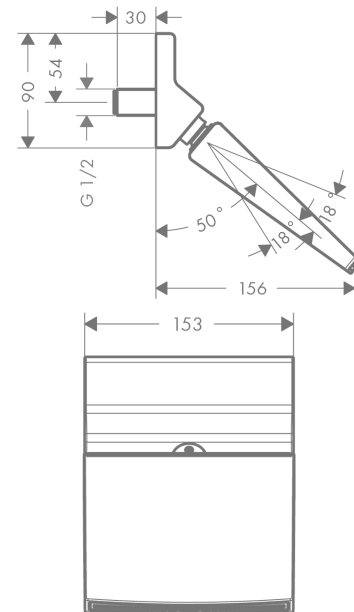

### product features

- Shower head size: 150 mm
- Ball-joint: overhead shower angle adjustable
- Spray pattern: Stream
- flow rate RainStream 18 l/min at 3 bar
- Operating pressure: min. 1.7 bar/max. 6 bar
- Installation: wall
- Connection thread 1/2"
- winner of the iF Product Design Award 2013

## Scale drawing

**Raindance Rainfall**  
**Overhead shower 150 1jet stream**  
 Surfaces: **chrome** Art. no. : **26443000**

**Flowchart**

The consumption was measured in combination with the appropriate fittings (thermostat/mixer/in-wall valve) to reflect actual application in practice.