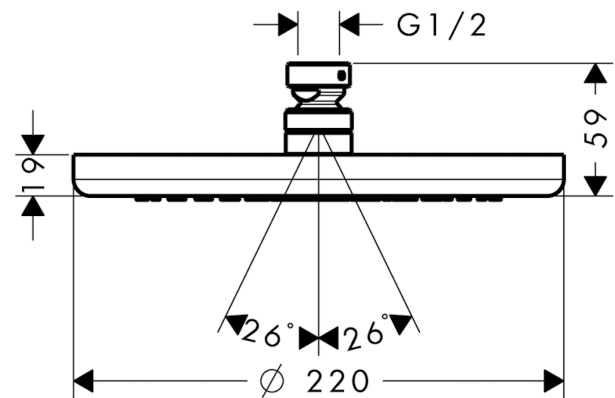

Croma
Overhead shower 220 1jet
 Surfaces: **chrome** Art. no. : **26464000**

Description

product features

- Shower head size: 220 mm
- Ball-joint: overhead shower angle adjustable
- Spray pattern: RainAir
- flow rate RainAir 19 l/min at 3 bar
- Operating pressure: min. 1 bar/max. 6 bar
- Spray face: metal
- spray disc removable for cleaning
- Installation: ceiling or wall
- Connection thread 1/2"

Article Details

Price excl. VAT

£ 201.67

Technology

Product image

Scale drawing

Flowchart

The consumption was measured in combination with the appropriate fittings (thermostat/mixer/ in-wall valve) to reflect actual application in practice.