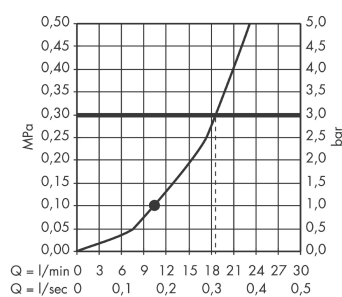

Croma
Overhead shower 220 1jet
 Surfaces: **chrome** Art. no. : **26464000**

Description

product features

- Shower head size: 220 mm
- Ball-joint: overhead shower angle adjustable
- Spray pattern: RainAir
- flow rate RainAir 19 l/min at 3 bar
- Operating pressure: min. 1 bar/max. 6 bar
- Spray face: metal
- spray disc removable for cleaning
- Installation: ceiling or wall
- Connection thread 1/2"

Article Details

Price excl. VAT

£ 201.67

Technology

Product image

Scale drawing

Flowchart

The consumption was measured in combination with the appropriate fittings (thermostat/mixer/ in-wall valve) to reflect actual application in practice.