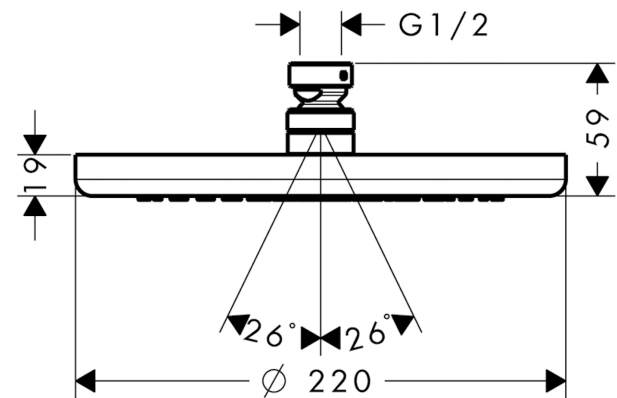

### product features

- Shower head size: 220 mm
- Ball-joint: overhead shower angle adjustable
- Spray pattern: RainAir
- flow rate RainAir 9 l/min at 3 bar
- Operating pressure: min. 1 bar/max. 6 bar
- Spray face: metal
- spray disc removable for cleaning
- Installation: ceiling or wall
- Connection thread 1/2"

## Scale drawing