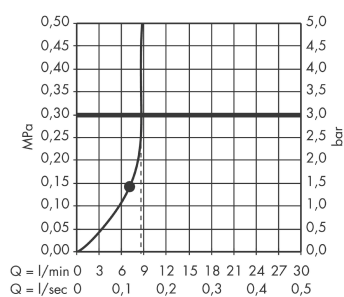

Flowchart

The consumption was measured in combination with the appropriate fittings (thermostat/mixer/in-wall valve) to reflect actual application in practice.