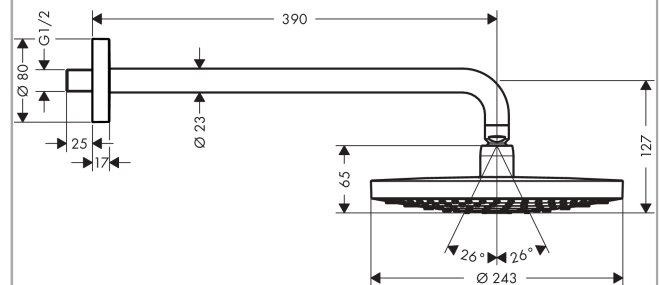

Raindance Select S
Overhead shower 240 2jet with shower arm
 Surfaces: **chrome** Art. no. : **26466000**

Description

product features

- Shower head size: 240 mm
- Shower arm length: 390 mm
- Ball-joint: overhead shower angle adjustable
- Spray pattern: RainAir, Rain
- flow rate Rain 17 l/min at 3 bar
- flow rate RainAir 17 l/min at 3 bar
- Select button on overhead shower
- spray face surface in two variants: chrome or white
- Spray face: metal
- spray disc removable for cleaning
- Installation: wall
- Connection thread 1/2"
- operating pressure: min 1.5 bar / max 10 bar

Article Details

Price excl. VAT

£ 441.67

Technology

Design awards

reddot award 2014
winner

Product image

Scale drawing

Raindance Select S
Overhead shower 240 2jet with shower arm
 Surfaces: **chrome** Art. no. : **26466000**

Flowchart

The consumption was measured in combination with the appropriate fittings (thermostat/mixer/ in-wall valve) to reflect actual application in practice.