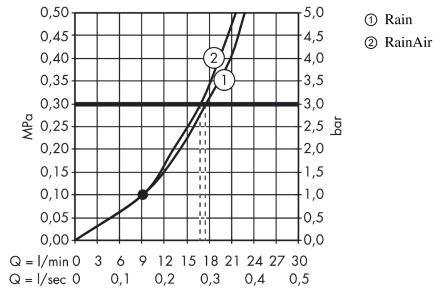

Raindance Select S
Overhead shower 240 2jet with shower arm
Surfaces: **chrome** Art. no. : **26466000**

Flowchart

The consumption was measured in combination with the appropriate fittings (thermostat/mixer/ in-wall valve) to reflect actual application in practice.