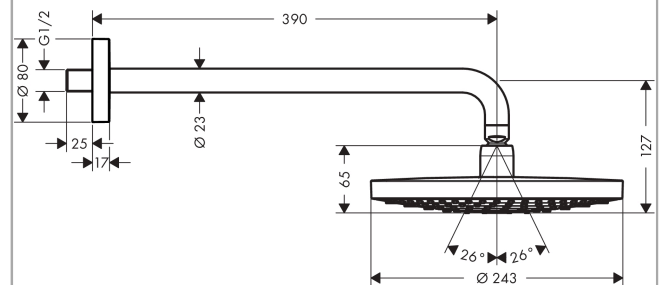

Raindance Select S

Overhead shower 240 2jet with shower arm

Surfaces: **white/chrome** Art. no. : **26466400**

Description

product features

- Shower head size: 240 mm
- Shower arm length: 390 mm
- Ball-joint: overhead shower angle adjustable
- Spray pattern: RainAir, Rain
- flow rate Rain 17 l/min at 3 bar
- flow rate RainAir 17 l/min at 3 bar
- Select button on overhead shower
- spray face surface in two variants: chrome or white
- Spray face: metal
- spray disc removable for cleaning
- Installation: wall
- Connection thread 1/2"
- operating pressure: min 1.5 bar / max 10 bar

Article Details

Price excl. VAT

£ 441.67

Technology

Design awards

reddot award 2014
winner

Product image

Scale drawing

Raindance Select S

Overhead shower 240 2jet with shower arm

Surfaces: **white/chrome** Art. no. : **26466400**

Flowchart

The consumption was measured in combination with the appropriate fittings (thermostat/mixer/in-wall valve) to reflect actual application in practice.