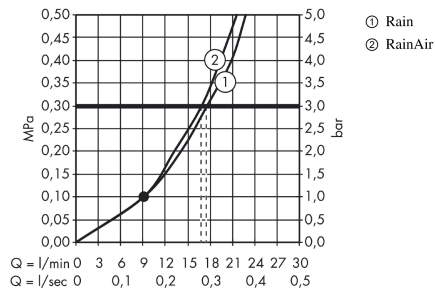

Raindance Select S

Overhead shower 240 2jet with shower arm

Surfaces: **white/chrome** Art. no. : **26466400**

Flowchart

The consumption was measured in combination with the appropriate fittings (thermostat/mixer/in-wall valve) to reflect actual application in practice.