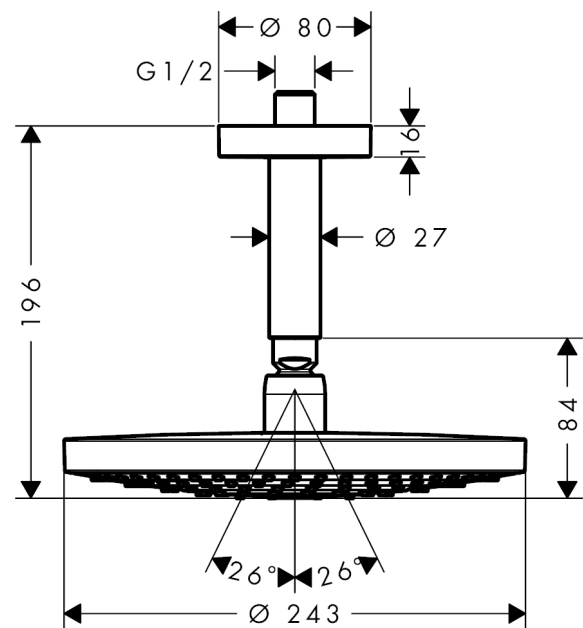

Scale drawing