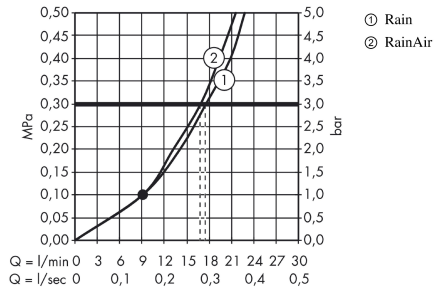

Raindance Select S
Overhead shower 240 2jet with ceiling connector
Surfaces: **chrome** Art. no. : **26467000**

Flowchart

The consumption was measured in combination with the appropriate fittings (thermostat/mixer/in-wall valve) to reflect actual application in practice.