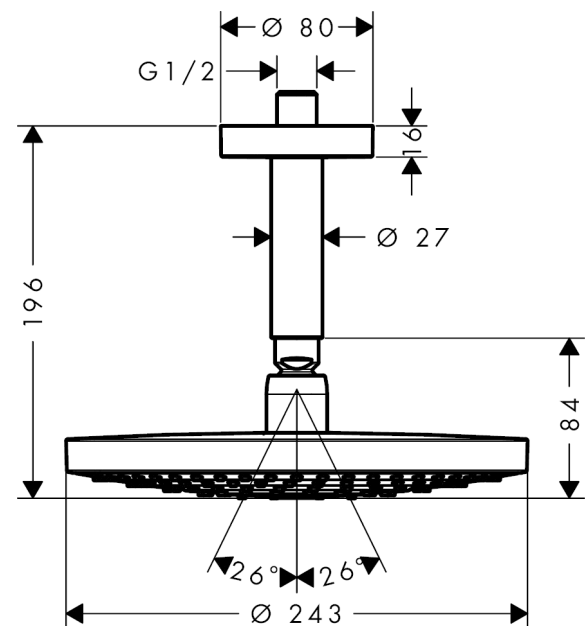

Raindance Select S

Overhead shower 240 2jet EcoSmart 9 l/min with ceiling connector

Surfaces: chrome Art. no. : 26469000

Description

product features

- Shower head size: 240 mm
- Ball-joint: overhead shower angle adjustable
- Spray pattern: RainAir, Rain
- flow rate Rain 8 l/min at 3 bar
- flow rate RainAir 7 l/min at 3 bar
- Select button on overhead shower
- spray face surface in two variants: chrome or white
- Spray face: metal
- spray disc removable for cleaning
- brass ceiling connector
- Ceiling connection length: 100 mm
- Installation: ceiling
- Connection thread 1/2"
- WRAS 1410302

Article Details

Price excl. VAT

£ 362.50

Technology

Certificates

Product image

Scale drawing

Raindance Select S

Overhead shower 240 2jet EcoSmart 9 l/min with ceiling connector

Surfaces: **chrome** Art. no. : **26469000**

Flowchart

The consumption was measured in combination with the appropriate fittings (thermostat/mixer/in-wall valve) to reflect actual application in practice.