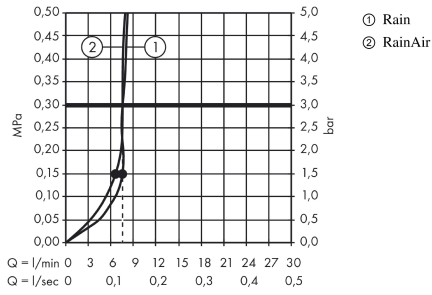

Raindance Select S

Overhead shower 240 2jet EcoSmart 9 l/min with ceiling connector

Surfaces: **chrome** Art. no. : **26469000**

Flowchart

The consumption was measured in combination with the appropriate fittings (thermostat/mixer/in-wall valve) to reflect actual application in practice.