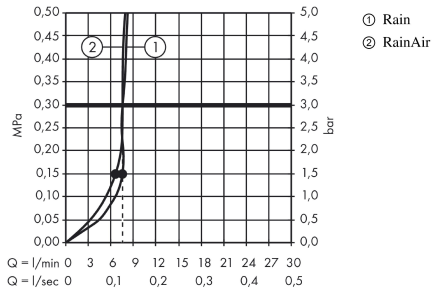

Raindance Select S

Overhead shower 240 2jet EcoSmart 9 l/min with shower arm

Surfaces: chrome Art. no. : 26470000

Description

product features

- Shower head size: 240 mm
- Shower arm length: 390 mm
- Ball-joint: overhead shower angle adjustable
- Spray pattern: RainAir, Rain
- flow rate Rain 9 l/min at 3 bar
- flow rate RainAir 9 l/min at 3 bar
- Select button on overhead shower
- spray face surface in two variants: chrome or white
- Spray face: metal
- spray disc removable for cleaning
- Installation: wall
- Connection thread 1/2"
- WRAS 1410302

Scale drawing

Raindance Select S
Overhead shower 240 2jet EcoSmart 9 l/min with shower arm
 Surfaces: **chrome** Art. no. : **26470000**

Flowchart

The consumption was measured in combination with the appropriate fittings (thermostat/mixer/in-wall valve) to reflect actual application in practice.