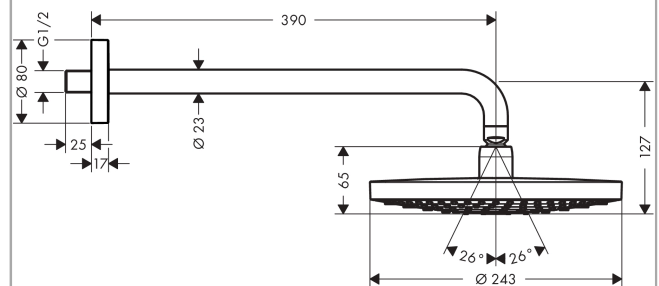

Raindance Select S

Overhead shower 240 2jet EcoSmart 9 l/min with shower arm

Surfaces: chrome Art. no. : 26470000

Description

product features

- Shower head size: 240 mm
- Shower arm length: 390 mm
- Ball-joint: overhead shower angle adjustable
- Spray pattern: RainAir, Rain
- flow rate Rain 9 l/min at 3 bar
- flow rate RainAir 9 l/min at 3 bar
- Select button on overhead shower
- spray face surface in two variants: chrome or white
- Spray face: metal
- spray disc removable for cleaning
- Installation: wall
- Connection thread 1/2"
- WRAS 1410302

Scale drawing

Raindance Select S
Overhead shower 240 2jet EcoSmart 9 l/min with shower arm
 Surfaces: **chrome** Art. no. : **26470000**

Flowchart

The consumption was measured in combination with the appropriate fittings (thermostat/mixer/in-wall valve) to reflect actual application in practice.