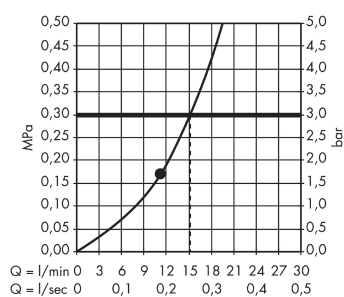

Raindance

Overhead shower 260/260 1jet

Surfaces: **chrome** Art. no. : **26472000**

Description

product features

- Shower head size: 260 mm
- Spray pattern: RainAir
- flow rate RainAir 15 l/min at 3 bar
- Spray face: metal
- spray disc removable for cleaning
- Installation: ceiling mounted
- Connection thread 1/2"
- operating pressure: min 2 bar / max 10 bar
- WRAS 1904012

Article Details

Price excl. VAT

£ 395.83

Technology

Certificates

Product image

Scale drawing

Flowchart

The consumption was measured in combination with the appropriate fittings (thermostat/mixer/in-wall valve) to reflect actual application in practice.