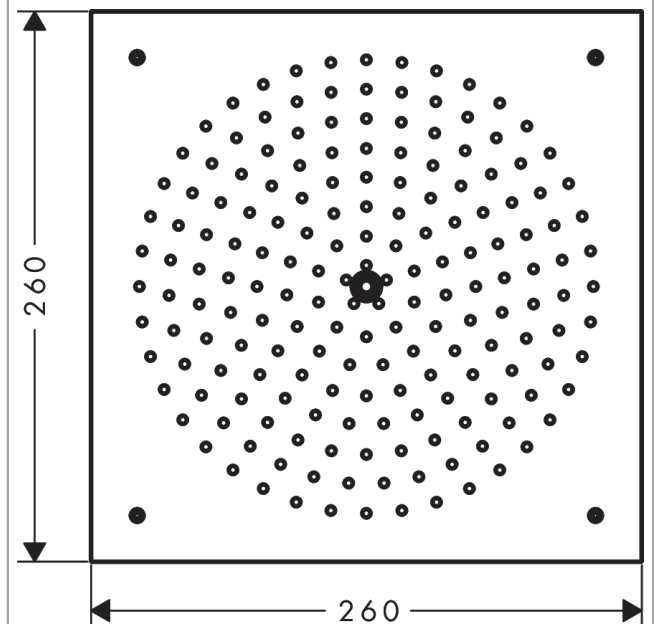

Scale drawing