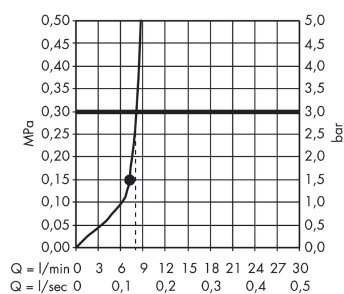

Raindance

Overhead shower 260/260 1jet EcoSmart 9 l/min

Surfaces: **chrome** Art. no. : **26481000**

Description

product features

- Shower head size: 240 mm
- Spray pattern: RainAir
- flow rate RainAir 9 l/min at 3 bar
- Spray face: metal
- spray disc removable for cleaning
- Installation: ceiling mounted
- Connection thread 1/2"
- WRAS 1904012

Article Details

Price excl. VAT

£ 395.83

Technology

Certificates

Product image

Scale drawing

Flowchart

The consumption was measured in combination with the appropriate fittings (thermostat/mixer/ in-wall valve) to reflect actual application in practice.