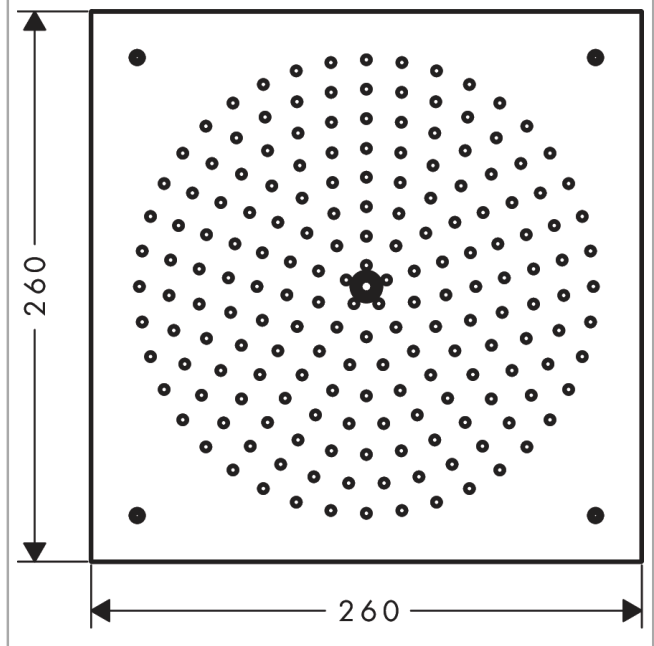

Scale drawing