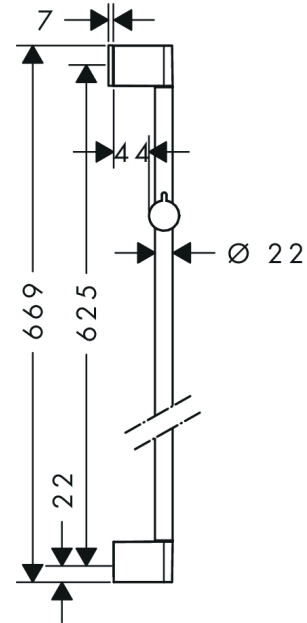

Unica

Shower rail Croma 65 cm

Surfaces: **chrome** Art. no. : **26505000**

Description

product features

- Consists of: shower bar, slider
- slide inclination angle can be adjusted by 45°
- shower slide
- 22 mm width of shower bar
- wall supports of plastic

Article Details

Price excl. VAT

£ 45.00

Product image

Scale drawing

Unica
Shower rail Croma 65 cm
 Surfaces: **chrome** Art. no. : **26505000**

Installation examples