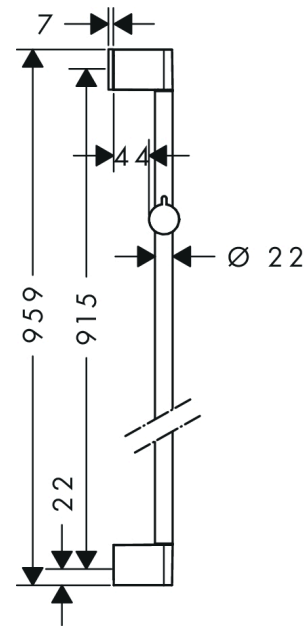

Unica
Shower rail Croma 90 cm
 Surfaces: **chrome** Art. no. : **26506000**

Description

product features

- Consists of: shower bar, slider
- slide inclination angle can be adjusted by 45°
- shower slide
- 22 mm width of shower bar
- Material: solid Brass
- wall supports of plastic

Article Details

Price excl. VAT £ 50.00

Product image

Scale drawing

Unica
 Shower rail Croma 90 cm
 Surfaces: **chrome** Art. no. : **26506000**

Installation examples