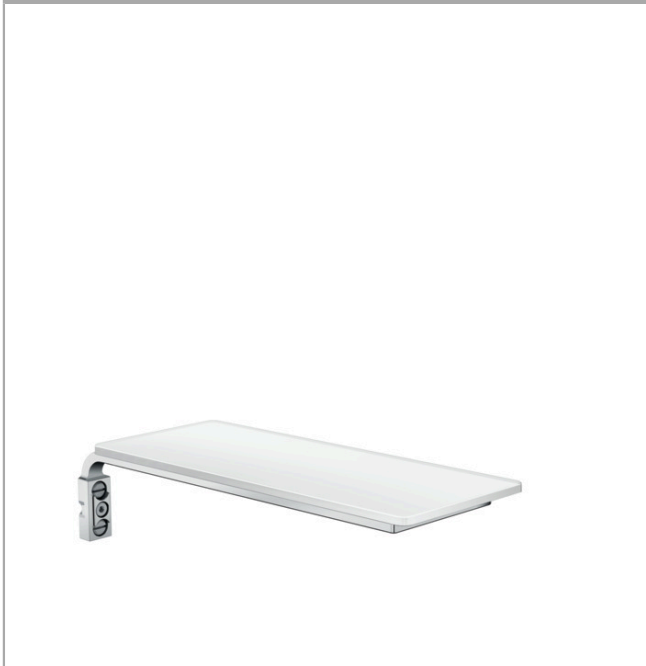

Casetta

Soap dish E

Surfaces: **white/chrome** Art. no. : **26511400**

Description

product features

- Length 200 mm
- Material: flat aluminium profile with safety glass finish
- Shelf colour: chrome, white or black

Article Details

Price excl. VAT £ 65.83

Product image

Scale drawing