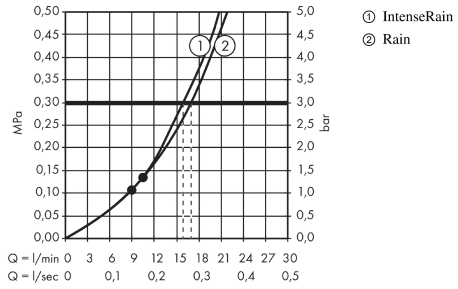

Croma Select S

Overhead shower 180 2jet

Surfaces: **white/chrome** Art. no. : **26522400**

Description

product features

- Shower head size: 180 mm
- Ball-joint: overhead shower angle adjustable
- Spray pattern: Rain, IntenseRain
- flow rate Rain 17 l/min at 3 bar
- flow rate IntenseRain 16 l/min at 3 bar
- Select button on overhead shower
- spray face surface in two variants: chrome or white
- Spray face: plastic
- Installation: ceiling or wall
- Connection thread 1/2"
- operating pressure: min 1.5 bar / max 10 bar
- winner of the iF product design award 2016
- WRAS 1510335
- KIWA UK 1511700

Scale drawing

Croma Select S
Overhead shower 180 2jet

Surfaces: **white/chrome** Art. no. : **26522400**

Flowchart

The consumption was measured in combination with the appropriate fittings (thermostat/mixer/in-wall valve) to reflect actual application in practice.