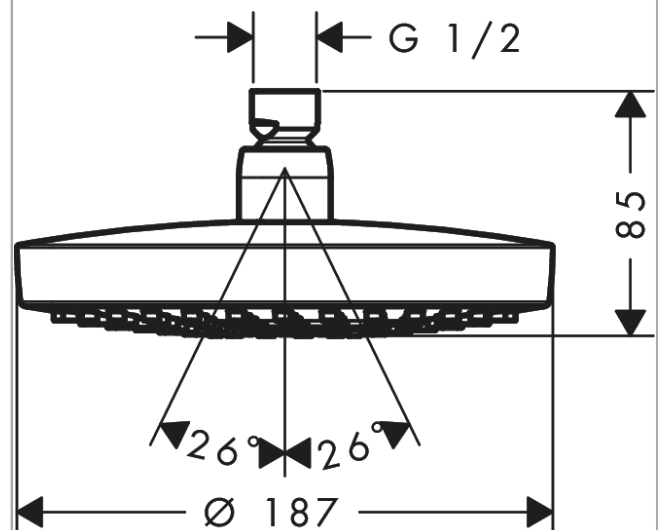

Croma Select S

Overhead shower 180 2jet

Surfaces: **white/chrome** Art. no. : **26522400**

Description

product features

- Shower head size: 180 mm
- Ball-joint: overhead shower angle adjustable
- Spray pattern: Rain, IntenseRain
- flow rate Rain 17 l/min at 3 bar
- flow rate IntenseRain 16 l/min at 3 bar
- Select button on overhead shower
- spray face surface in two variants: chrome or white
- Spray face: plastic
- Installation: ceiling or wall
- Connection thread 1/2"
- operating pressure: min 1.5 bar / max 10 bar
- winner of the iF product design award 2016
- WRAS 1510335
- KIWA UK 1511700

Scale drawing

Croma Select S
Overhead shower 180 2jet

Surfaces: **white/chrome** Art. no. : **26522400**

Flowchart

The consumption was measured in combination with the appropriate fittings (thermostat/mixer/in-wall valve) to reflect actual application in practice.