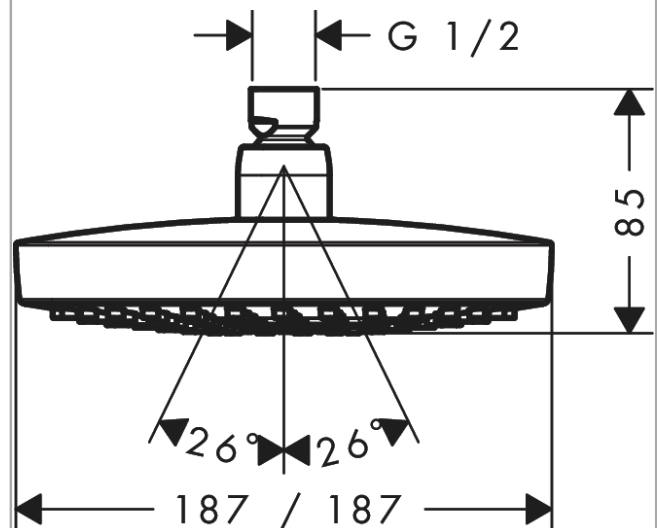

Croma Select E
Overhead shower 180 2jet
 Surfaces: **chrome** Art. no. : **26524000**

Description

product features

- Ball-joint: overhead shower angle adjustable
- Spray pattern: Rain, IntenseRain
- flow rate Rain 17 l/min at 3 bar
- flow rate IntenseRain 16 l/min at 3 bar
- Select button on overhead shower
- spray face surface in two variants: chrome or white
- Spray face: plastic
- Connection thread 1/2"
- operating pressure: min 1.5 bar / max 10 bar
- winner of the iF product design award 2016
- WRAS 1510335
- KIWA UK 1511700

Article Details

Price excl. VAT £ 241.67

Technology

Design awards

Certificates

kiwa

Product image

Scale drawing