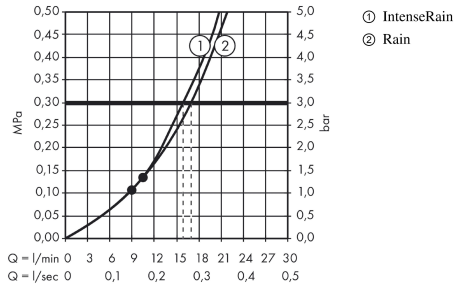

Croma Select E
Overhead shower 180 2jet
Surfaces: **chrome** Art. no. : **26524000**

Flowchart

The consumption was measured in combination with the appropriate fittings (thermostat/mixer/ in-wall valve) to reflect actual application in practice.