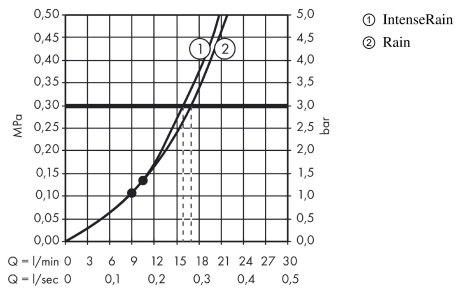

Croma Select E

Overhead shower 180 2jet

Surfaces: **white/chrome** Art. no. : **26524400**

Description

product features

- Ball-joint: overhead shower angle adjustable
- Spray pattern: Rain, IntenseRain
- flow rate Rain 17 l/min at 3 bar
- flow rate IntenseRain 16 l/min at 3 bar
- Select button on overhead shower
- spray face surface in two variants: chrome or white
- Spray face: plastic
- Connection thread 1/2"
- operating pressure: min 1.5 bar / max 10 bar
- winner of the iF product design award 2016
- WRAS 1510335
- KIWA UK 1511700

Scale drawing

Croma Select E
Overhead shower 180 2jet

Surfaces: **white/chrome** Art. no. : **26524400**

Flowchart

The consumption was measured in combination with the appropriate fittings (thermostat/mixer/in-wall valve) to reflect actual application in practice.