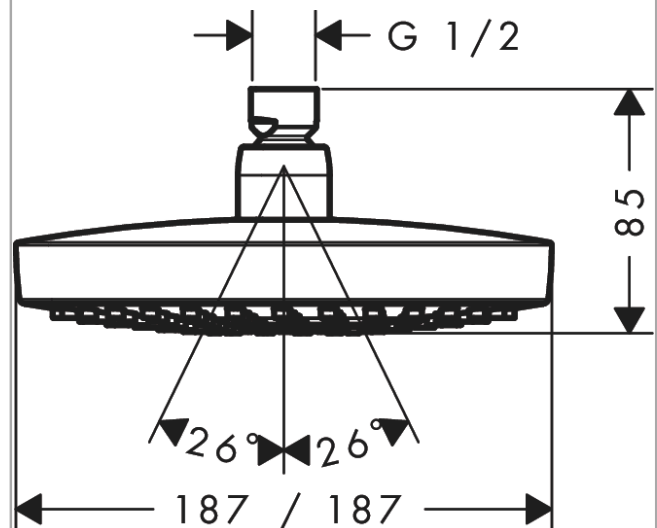

Croma Select E

Overhead shower 180 2jet

Surfaces: **white/chrome** Art. no. : **26524400**

Description

product features

- Ball-joint: overhead shower angle adjustable
- Spray pattern: Rain, IntenseRain
- flow rate Rain 17 l/min at 3 bar
- flow rate IntenseRain 16 l/min at 3 bar
- Select button on overhead shower
- spray face surface in two variants: chrome or white
- Spray face: plastic
- Connection thread 1/2"
- operating pressure: min 1.5 bar / max 10 bar
- winner of the iF product design award 2016
- WRAS 1510335
- KIWA UK 1511700

Scale drawing

Croma Select E
Overhead shower 180 2jet

Surfaces: **white/chrome** Art. no. : **26524400**

Flowchart

The consumption was measured in combination with the appropriate fittings (thermostat/mixer/in-wall valve) to reflect actual application in practice.