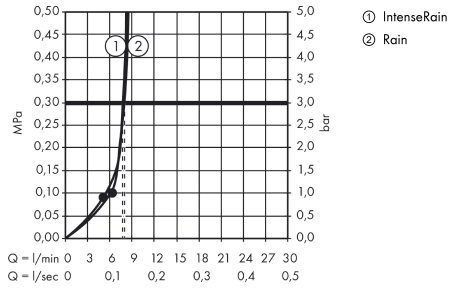

## Scale drawing

**Croma Select E**  
**Overhead shower 180 2jet EcoSmart 9 l/min**  
 Surfaces: **white/chrome** Art. no. : **26528400**

**Flowchart**

The consumption was measured in combination with the appropriate fittings (thermostat/mixer/in-wall valve) to reflect actual application in practice.