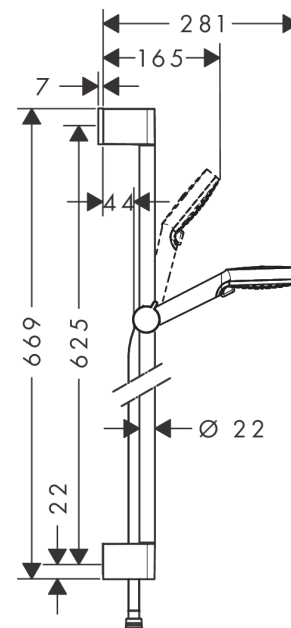

Crometta

Shower set 100 Vario EcoSmart 9 l/min with shower rail 65 cm

Surfaces: white/chrome Art. no. : 26534400

Description

product features

- Consists of: hand shower, shower bar, shower hose, slider
- Spray pattern: Rain, IntenseRain
- spray type adjustment by turning
- Shower head size: 100 mm
- pivot connector prevent hose from tangling
- slide inclination angle can be adjusted by 45°
- shower slide
- maximum flow rate 9 l/min at 3 bar
- 22 mm width of shower bar
- Noise class: I
- wall supports of plastic

Article Details

Price excl. VAT

£ 44.17

Technology

Product image

Scale drawing

Flowchart

The consumption was measured in combination with the appropriate fittings (thermostat/mixer/in-wall valve) to reflect actual application in practice.

Crometta
Shower set 100 Vario EcoSmart 9 l/min with shower rail 65 cm
 Surfaces: **white/chrome** Art. no. : **26534400**

Installation examples