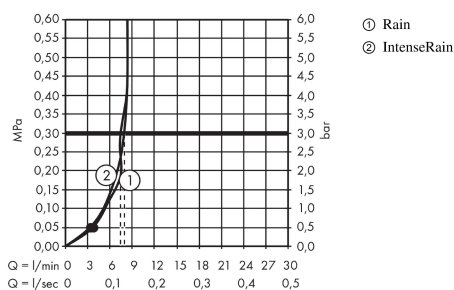

Crometta

Shower set 100 Vario EcoSmart 9 l/min with shower rail 65 cm

Surfaces: white/chrome Art. no. : 26534400

Description

product features

- Consists of: hand shower, shower bar, shower hose, slider
- Spray pattern: Rain, IntenseRain
- spray type adjustment by turning
- Shower head size: 100 mm
- pivot connector prevent hose from tangling
- slide inclination angle can be adjusted by 45°
- shower slide
- maximum flow rate 9 l/min at 3 bar
- 22 mm width of shower bar
- Noise class: I
- wall supports of plastic

Article Details

Price excl. VAT

£ 44.17

Technology

Product image

Scale drawing

Flowchart

The consumption was measured in combination with the appropriate fittings (thermostat/mixer/in-wall valve) to reflect actual application in practice.

Crometta
Shower set 100 Vario EcoSmart 9 l/min with shower rail 65 cm
 Surfaces: **white/chrome** Art. no. : **26534400**

Installation examples