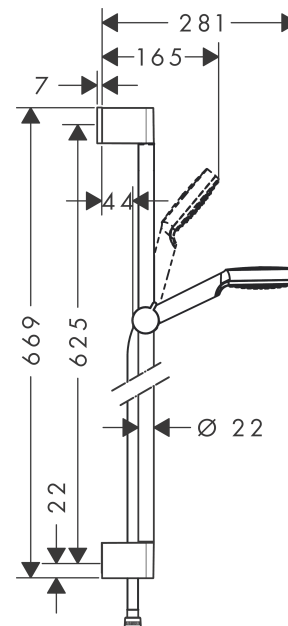

#### product features

- Consists of: hand shower, shower bar, shower hose, slider
- Spray pattern: Rain
- Shower head size: 100 mm
- pivot connector prevent hose from tangling
- slide inclination angle can be adjusted by 45°
- maximum flow rate 9 l/min at 3 bar
- 22 mm width of shower bar
- Noise class: I
- wall supports of plastic

### Scale drawing

### Flowchart

The consumption was measured in combination with the appropriate fittings (thermostat/mixer/ in-wall valve) to reflect actual application in practice.

**Crometta**  
**Shower set 100 1jet EcoSmart 9 l/min with shower rail 65 cm**  
 Surfaces: **white/chrome** Art. no. : **26535400**