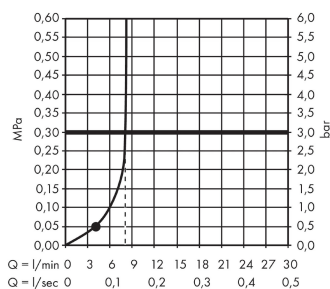

Flowchart

The consumption was measured in combination with the appropriate fittings (thermostat/mixer/ in-wall valve) to reflect actual application in practice.