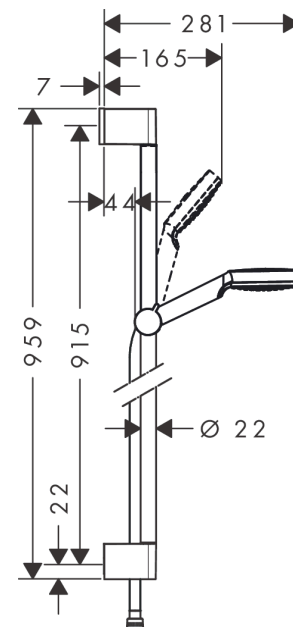

Crometta

Shower set 100 1jet with shower rail 90 cm

Surfaces: **white/chrome** Art. no. : **26537400**

Description

product features

- Consists of: hand shower, shower bar, shower hose, slider
- Spray pattern: Rain
- Shower head size: 100 mm
- pivot connector prevent hose from tangling
- slide inclination angle can be adjusted by 45°
- maximum flow rate 14 l/min at 3 bar
- 22 mm width of shower bar
- wall supports of plastic

Article Details

Price excl. VAT

£ 46.67

Technology

Product image

Scale drawing

Flowchart

The consumption was measured in combination with the appropriate fittings (thermostat/mixer/ in-wall valve) to reflect actual application in practice.

Crometta
Shower set 100 1jet with shower rail 90 cm
 Surfaces: **white/chrome** Art. no. : **26537400**

Installation examples