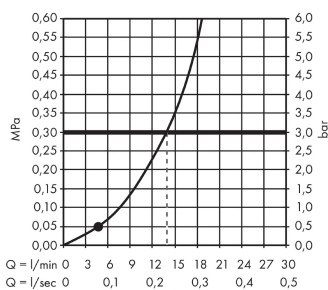

Crometta

Shower set 100 1jet with shower rail 90 cm

Surfaces: **white/chrome** Art. no. : **26537400**

Description

product features

- Consists of: hand shower, shower bar, shower hose, slider
- Spray pattern: Rain
- Shower head size: 100 mm
- pivot connector prevent hose from tangling
- slide inclination angle can be adjusted by 45°
- maximum flow rate 14 l/min at 3 bar
- 22 mm width of shower bar
- wall supports of plastic

Article Details

Price excl. VAT

£ 46.67

Technology

Product image

Scale drawing

Flowchart

The consumption was measured in combination with the appropriate fittings (thermostat/mixer/ in-wall valve) to reflect actual application in practice.