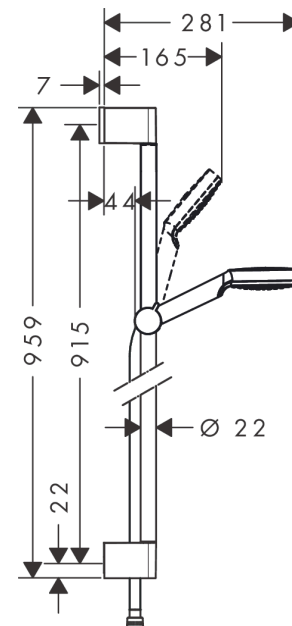

Crometta
Shower set 100 1jet EcoSmart 9 l/min with shower rail 90 cm
 Surfaces: **white/chrome** Art. no. : **26539400**

Description

product features

- Consists of: hand shower, shower bar, shower hose, slider
- Spray pattern: Rain
- Shower head size: 100 mm
- pivot connector prevent hose from tangling
- slide inclination angle can be adjusted by 45°
- shower slide
- maximum flow rate 9 l/min at 3 bar
- 22 mm width of shower bar
- wall supports of plastic

Article Details

Price excl. VAT

£ 46.67

Technology

Product image

Scale drawing

Flowchart

The consumption was measured in combination with the appropriate fittings (thermostat/mixer/ in-wall valve) to reflect actual application in practice.

Crometta
Shower set 100 1jet EcoSmart 9 l/min with shower rail 90 cm
 Surfaces: **white/chrome** Art. no. : **26539400**

Installation examples