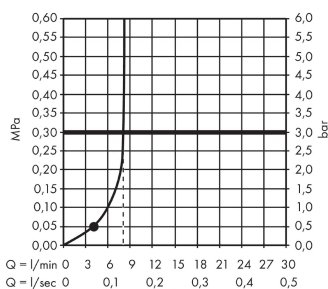

Crometta
Shower set 100 1jet EcoSmart 9 l/min with shower rail 90 cm
 Surfaces: **white/chrome** Art. no. : **26539400**

Description

product features

- Consists of: hand shower, shower bar, shower hose, slider
- Spray pattern: Rain
- Shower head size: 100 mm
- pivot connector prevent hose from tangling
- slide inclination angle can be adjusted by 45°
- shower slide
- maximum flow rate 9 l/min at 3 bar
- 22 mm width of shower bar
- wall supports of plastic

Article Details

Price excl. VAT

£ 46.67

Technology

Product image

Scale drawing

Flowchart

The consumption was measured in combination with the appropriate fittings (thermostat/mixer/ in-wall valve) to reflect actual application in practice.

Crometta
Shower set 100 1jet EcoSmart 9 l/min with shower rail 90 cm
 Surfaces: **white/chrome** Art. no. : **26539400**

Installation examples