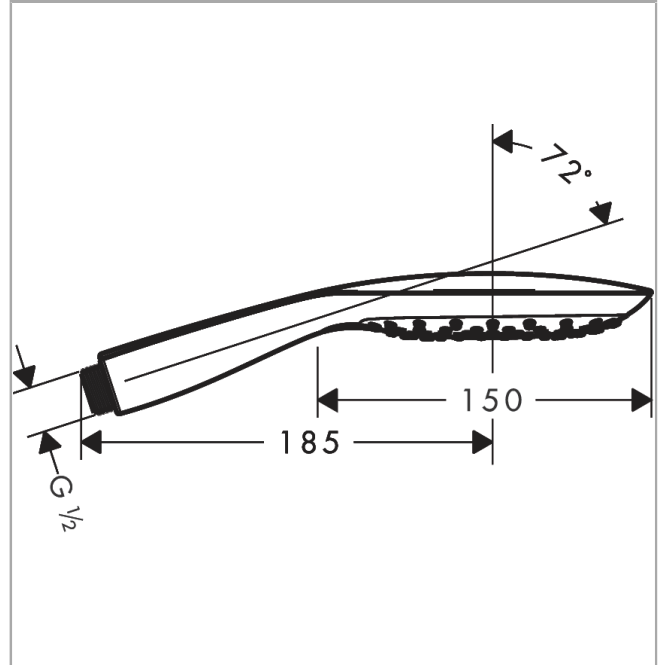

Scale drawing