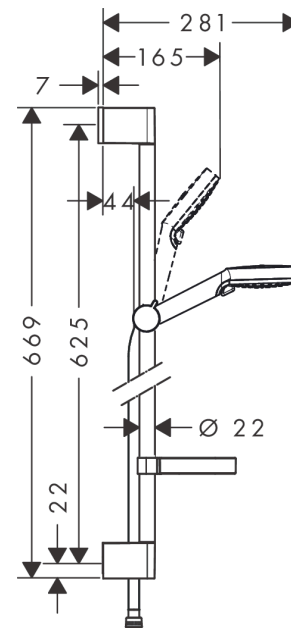

Crometta

Shower set 100 Vario with shower rail 65 cm and soap dish

Surfaces: **white/chrome** Art. no. : **26553400**

Description

product features

- Consists of: hand shower, shower bar, shower hose, slider, soap dish
- Spray pattern: Rain, IntenseRain
- spray type adjustment by turning
- Shower head size: 100 mm
- pivot connector prevent hose from tangling
- slide inclination angle can be adjusted by 45°
- maximum flow rate 14 l/min at 3 bar
- 22 mm width of shower bar
- Noise class: I
- wall supports of plastic

Article Details

Price excl. VAT

£ 49.17

Technology

Product image

Scale drawing

Flowchart

The consumption was measured in combination with the appropriate fittings (thermostat/mixer/in-wall valve) to reflect actual application in practice.

Crometta
Shower set 100 Vario with shower rail 65 cm and soap dish
 Surfaces: **white/chrome** Art. no. : **26553400**

Installation examples