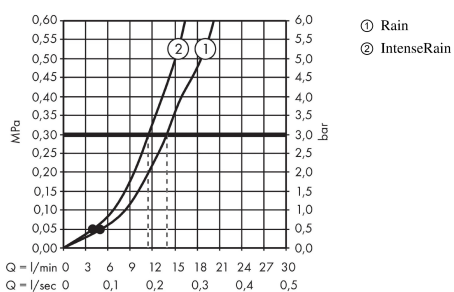

Crometta

Shower set 100 Vario with shower rail 65 cm and soap dish

Surfaces: **white/chrome** Art. no. : **26553400**

Description

product features

- Consists of: hand shower, shower bar, shower hose, slider, soap dish
- Spray pattern: Rain, IntenseRain
- spray type adjustment by turning
- Shower head size: 100 mm
- pivot connector prevent hose from tangling
- slide inclination angle can be adjusted by 45°
- maximum flow rate 14 l/min at 3 bar
- 22 mm width of shower bar
- Noise class: I
- wall supports of plastic

Article Details

Price excl. VAT

£ 49.17

Technology

Product image

Scale drawing

Flowchart

The consumption was measured in combination with the appropriate fittings (thermostat/mixer/in-wall valve) to reflect actual application in practice.

Crometta
Shower set 100 Vario with shower rail 65 cm and soap dish
 Surfaces: **white/chrome** Art. no. : **26553400**

Installation examples