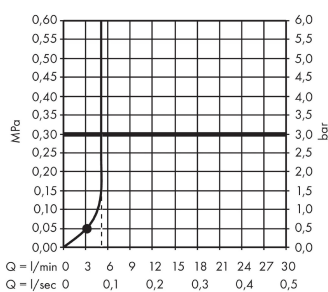

Crometta
Shower set 100 1jet Green 6 l/min with shower rail 65 cm
 Surfaces: **white/chrome** Art. no. : **26554400**

Description

product features

- Consists of: hand shower, shower bar, shower hose, slider
- Spray pattern: Rain
- Shower head size: 100 mm
- pivot connector prevent hose from tangling
- slide inclination angle can be adjusted by 45°
- maximum flow rate 6 l/min at 3 bar
- 22 mm width of shower bar
- wall supports of plastic

Article Details

Price excl. VAT

£ 42.50

Technology

Product image

Scale drawing

Flowchart

The consumption was measured in combination with the appropriate fittings (thermostat/mixer/ in-wall valve) to reflect actual application in practice.

Crometta
Shower set 100 1jet Green 6 l/min with shower rail 65 cm
 Surfaces: **white/chrome** Art. no. : **26554400**

Installation examples