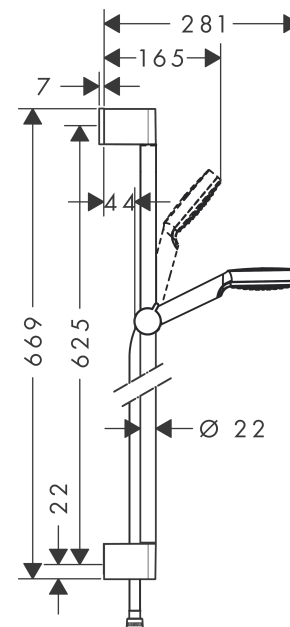

Crometta
Shower set 100 1jet Green 6 l/min with shower rail 65 cm
 Surfaces: **white/chrome** Art. no. : **26554400**

Description

product features

- Consists of: hand shower, shower bar, shower hose, slider
- Spray pattern: Rain
- Shower head size: 100 mm
- pivot connector prevent hose from tangling
- slide inclination angle can be adjusted by 45°
- maximum flow rate 6 l/min at 3 bar
- 22 mm width of shower bar
- wall supports of plastic

Article Details

Price excl. VAT

£ 42.50

Technology

Product image

Scale drawing

Flowchart

The consumption was measured in combination with the appropriate fittings (thermostat/mixer/ in-wall valve) to reflect actual application in practice.

Crometta
Shower set 100 1jet Green 6 l/min with shower rail 65 cm
 Surfaces: **white/chrome** Art. no. : **26554400**

Installation examples