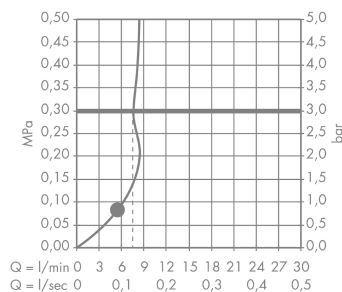

Croma Select S
Shower set 110 1jet EcoSmart 9 l/min with shower rail 65 cm
 Surfaces: **white/chrome** Art. no. : **26565400**

Description

product features

- Consists of: hand shower, shower bar, shower hose, slider
- Spray pattern: Rain
- Shower head size: 110 mm
- pivot connector prevent hose from tangling
- slide inclination angle can be adjusted by 45°
- maximum flow rate 9 l/min at 3 bar
- wall supports of plastic

Article Details

Price excl. VAT

£ 91.67

Technology

Product image

Scale drawing

Flowchart

The consumption was measured in combination with the appropriate fittings (thermostat/mixer/ in-wall valve) to reflect actual application in practice.

Croma Select S
Shower set 110 1jet EcoSmart 9 l/min with shower rail 65 cm
 Surfaces: **white/chrome** Art. no. : **26565400**

Installation examples