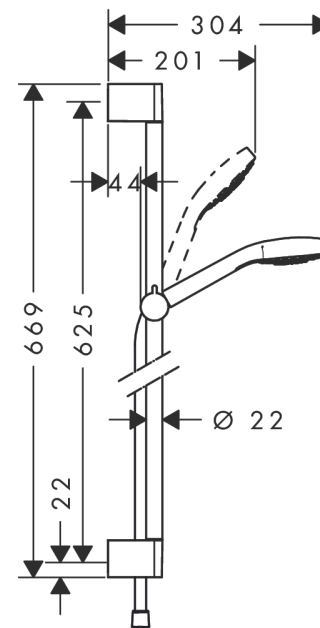

Croma Select S
Shower set 110 1jet EcoSmart 9 l/min with shower rail 65 cm
 Surfaces: **white/chrome** Art. no. : **26565400**

Description

product features

- Consists of: hand shower, shower bar, shower hose, slider
- Spray pattern: Rain
- Shower head size: 110 mm
- pivot connector prevent hose from tangling
- slide inclination angle can be adjusted by 45°
- maximum flow rate 9 l/min at 3 bar
- wall supports of plastic

Article Details

Price excl. VAT

£ 91.67

Technology

Product image

Scale drawing

Flowchart

The consumption was measured in combination with the appropriate fittings (thermostat/mixer/ in-wall valve) to reflect actual application in practice.

Croma Select S
Shower set 110 1jet EcoSmart 9 l/min with shower rail 65 cm
 Surfaces: **white/chrome** Art. no. : **26565400**

Installation examples