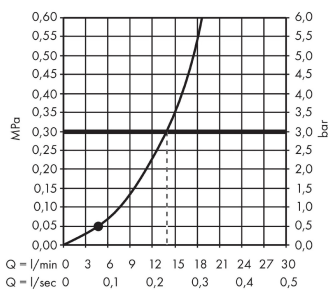

Crometta

Shower holder set 100 1jet with shower hose 160 cm

Surfaces: **white/chrome** Art. no. : **26567400**

Description

product features

- Consists of: hand shower, shower holder, shower hose
- Spray pattern: Rain
- Shower head size: 100 mm
- pivot connector prevent hose from tangling
- Maximum flow rate (at 3 bar): 14 l/min
- Noise class: I
- wall supports of plastic

Article Details

Price excl. VAT

£ 31.67

Technology

Product image

Scale drawing

Flowchart

The consumption was measured in combination with the appropriate fittings (thermostat/mixer/ in-wall valve) to reflect actual application in practice.