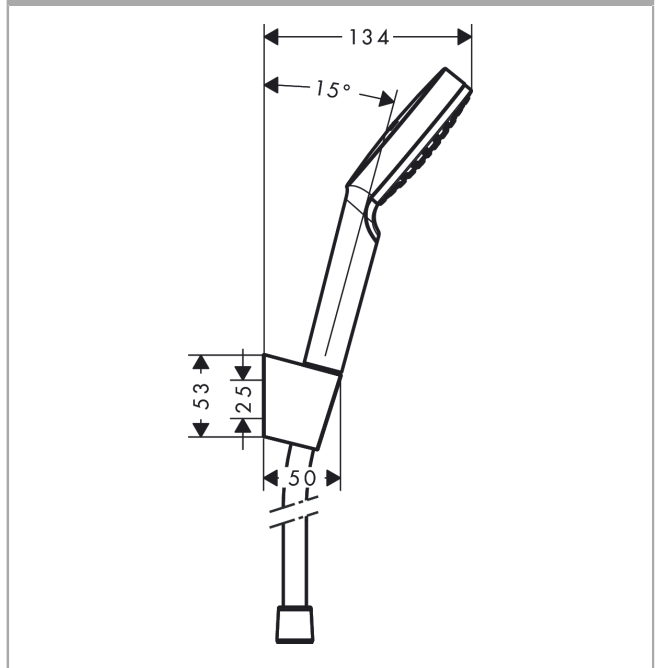

Crometta

Shower holder set 100 1jet with shower hose 160 cm

Surfaces: **white/chrome** Art. no. : **26567400**

Description

product features

- Consists of: hand shower, shower holder, shower hose
- Spray pattern: Rain
- Shower head size: 100 mm
- pivot connector prevent hose from tangling
- Maximum flow rate (at 3 bar): 14 l/min
- Noise class: I
- wall supports of plastic

Article Details

Price excl. VAT

£ 31.67

Technology

Product image

Scale drawing

Flowchart

The consumption was measured in combination with the appropriate fittings (thermostat/mixer/ in-wall valve) to reflect actual application in practice.