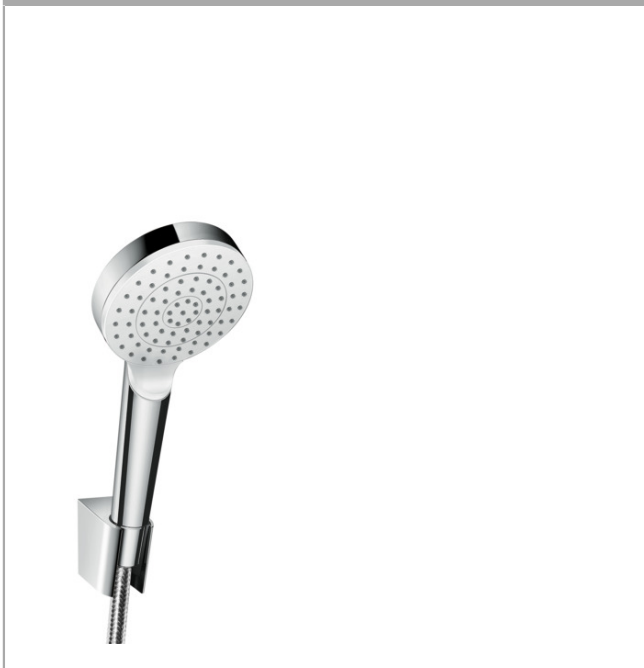

Crometta

Shower holder set 100 1jet with shower hose 160 cm

Surfaces: **white/chrome** Art. no. : **26567400**

Description

product features

- Consists of: hand shower, shower holder, shower hose
- Spray pattern: Rain
- Shower head size: 100 mm
- pivot connector prevent hose from tangling
- Maximum flow rate (at 3 bar): 14 l/min
- Noise class: I
- wall supports of plastic

Article Details

Price excl. VAT

£ 31.67

Technology

Product image

Scale drawing

Flowchart

The consumption was measured in combination with the appropriate fittings (thermostat/mixer/ in-wall valve) to reflect actual application in practice.