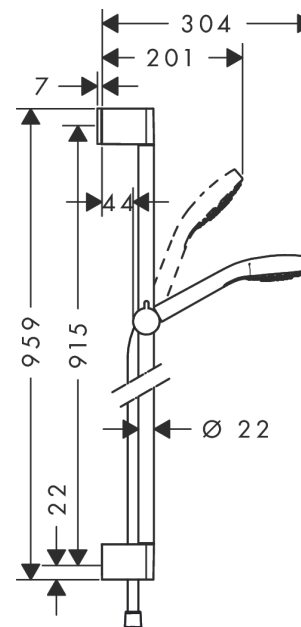

Croma Select S
Shower set 110 Multi with shower rail 90 cm
 Surfaces: **white/chrome** Art. no. : **26570400**

Description

product features

- Consists of: hand shower, shower bar, shower hose, slider
- Spray pattern: SoftRain, IntenseRain, Massage spray
- Select button to comfortably switch between spray modes
- Shower head size: 110 mm
- pivot connector prevent hose from tangling
- slide inclination angle can be adjusted by 45°
- maximum flow rate 16 l/min at 3 bar
- operating pressure: min. 1 bar / max. 6 bar
- wall supports of plastic

Article Details

Price excl. VAT

£ 140.83

Technology

Product image

Scale drawing

Flowchart

The consumption was measured in combination with the appropriate fittings (thermostat/mixer/ in-wall valve) to reflect actual application in practice.

Croma Select S
Shower set 110 Multi with shower rail 90 cm
 Surfaces: **white/chrome** Art. no. : **26570400**

Installation examples