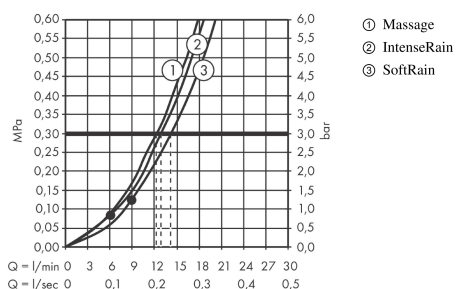

Croma Select S
Shower set 110 Multi with shower rail 90 cm
 Surfaces: **white/chrome** Art. no. : **26570400**

Description

product features

- Consists of: hand shower, shower bar, shower hose, slider
- Spray pattern: SoftRain, IntenseRain, Massage spray
- Select button to comfortably switch between spray modes
- Shower head size: 110 mm
- pivot connector prevent hose from tangling
- slide inclination angle can be adjusted by 45°
- maximum flow rate 16 l/min at 3 bar
- operating pressure: min. 1 bar / max. 6 bar
- wall supports of plastic

Article Details

Price excl. VAT

£ 140.83

Technology

Product image

Scale drawing

Flowchart

The consumption was measured in combination with the appropriate fittings (thermostat/mixer/ in-wall valve) to reflect actual application in practice.

Croma Select S
Shower set 110 Multi with shower rail 90 cm
 Surfaces: **white/chrome** Art. no. : **26570400**

Installation examples