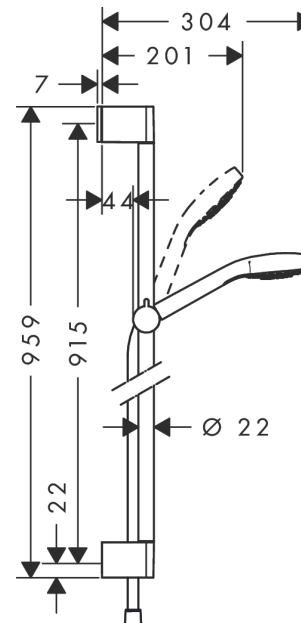

Croma Select S
Shower set 110 Vario with shower rail 90 cm
 Surfaces: **white/chrome** Art. no. : **26572400**

Description

product features

- Consists of: hand shower, shower bar, shower hose, slider
- Spray pattern: Rain, Turbo Rain, IntenseRain
- Select button to comfortably switch between spray modes
- Shower head size: 110 mm
- pivot connector prevent hose from tangling
- slide inclination angle can be adjusted by 45°
- maximum flow rate 15 l/min at 3 bar
- operating pressure: min. 1 bar / max. 6 bar
- wall supports of plastic

Article Details

Price excl. VAT

£ 111.67

Technology

Product image

Scale drawing

Flowchart

The consumption was measured in combination with the appropriate fittings (thermostat/mixer/ in-wall valve) to reflect actual application in practice.

Croma Select S
Shower set 110 Vario with shower rail 90 cm
 Surfaces: **white/chrome** Art. no. : **26572400**

Installation examples