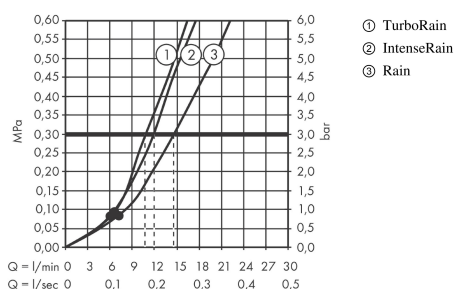

Croma Select S
Shower set 110 Vario with shower rail 90 cm
 Surfaces: **white/chrome** Art. no. : **26572400**

Description

product features

- Consists of: hand shower, shower bar, shower hose, slider
- Spray pattern: Rain, Turbo Rain, IntenseRain
- Select button to comfortably switch between spray modes
- Shower head size: 110 mm
- pivot connector prevent hose from tangling
- slide inclination angle can be adjusted by 45°
- maximum flow rate 15 l/min at 3 bar
- operating pressure: min. 1 bar / max. 6 bar
- wall supports of plastic

Article Details

Price excl. VAT

£ 111.67

Technology

Product image

Scale drawing

Flowchart

The consumption was measured in combination with the appropriate fittings (thermostat/mixer/ in-wall valve) to reflect actual application in practice.