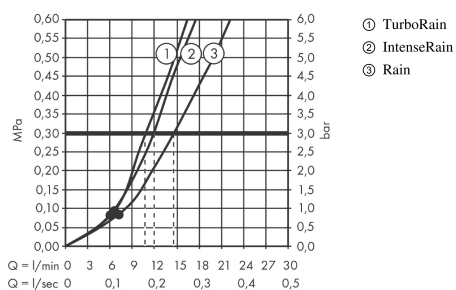

Croma Select E
Shower set 110 Vario with shower rail 65 cm
 Surfaces: **white/chrome** Art. no. : **26582400**

Description

product features

- Consists of: hand shower, shower bar, shower hose, slider
- Spray pattern: Rain, IntenseRain, Turbo Rain
- Select button to comfortably switch between spray modes
- Shower head size: 110 mm
- pivot connector prevent hose from tangling
- slide inclination angle can be adjusted by 45°
- maximum flow rate 15 l/min at 3 bar
- operating pressure: min 1 bar / max 6 bar
- Noise class: I
- wall supports of plastic

Article Details

Price excl. VAT

£ 106.67

Technology

Product image

Scale drawing

Flowchart

The consumption was measured in combination with the appropriate fittings (thermostat/mixer/ in-wall valve) to reflect actual application in practice.