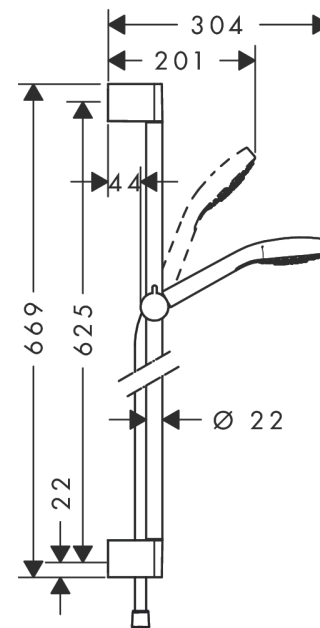

Croma Select E
Shower set 110 Vario with shower rail 65 cm
 Surfaces: **white/chrome** Art. no. : **26582400**

Description

product features

- Consists of: hand shower, shower bar, shower hose, slider
- Spray pattern: Rain, IntenseRain, Turbo Rain
- Select button to comfortably switch between spray modes
- Shower head size: 110 mm
- pivot connector prevent hose from tangling
- slide inclination angle can be adjusted by 45°
- maximum flow rate 15 l/min at 3 bar
- operating pressure: min 1 bar / max 6 bar
- Noise class: I
- wall supports of plastic

Article Details

Price excl. VAT

£ 106.67

Technology

Product image

Scale drawing

Flowchart

The consumption was measured in combination with the appropriate fittings (thermostat/mixer/ in-wall valve) to reflect actual application in practice.

Croma Select E
Shower set 110 Vario with shower rail 65 cm
 Surfaces: **white/chrome** Art. no. : **26582400**

Installation examples