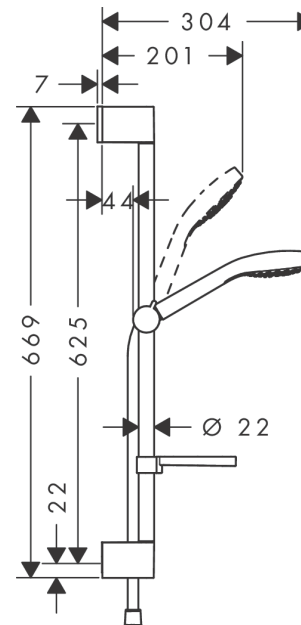

Croma Select E
Shower set 110 Vario with shower rail 65 cm and soap dish
 Surfaces: **white/chrome** Art. no. : **26586400**

Description

product features

- Consists of: hand shower, shower bar, shower hose, slider, soap dish
- Spray pattern: Rain, IntenseRain, Turbo Rain
- Select button to comfortably switch between spray modes
- Shower head size: 110 mm
- pivot connector prevent hose from tangling
- slide inclination angle can be adjusted by 45°
- maximum flow rate 15 l/min at 3 bar
- operating pressure: min 1 bar / max 6 bar
- wall supports of plastic

Article Details

Price excl. VAT

£ 111.67

Technology

Product image

Scale drawing

Croma Select E
Shower set 110 Vario with shower rail 65 cm and soap dish
 Surfaces: **white/chrome** Art. no. : **26586400**

Installation examples