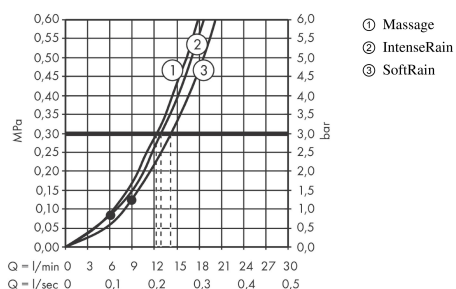

Flowchart

The consumption was measured in combination with the appropriate fittings (thermostat/mixer/ in-wall valve) to reflect actual application in practice.