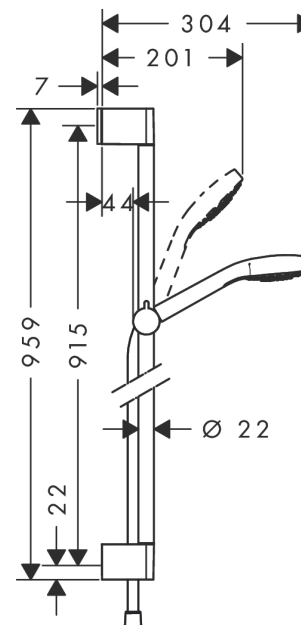

**Croma Select E**  
**Shower set 110 Multi with shower rail 90 cm**  
 Surfaces: **white/chrome** Art. no. : **26590400**

#### product features

- Consists of: hand shower, shower bar, shower hose, slider
- Spray pattern: SoftRain, IntenseRain, Massage spray
- Select button to comfortably switch between spray modes
- Shower head size: 110 mm
- pivot connector prevent hose from tangling
- slide inclination angle can be adjusted by 45°
- maximum flow rate 16 l/min at 3 bar
- operating pressure: min. 1 bar / max. 6 bar
- wall supports of plastic

### Scale drawing

### Flowchart

The consumption was measured in combination with the appropriate fittings (thermostat/mixer/ in-wall valve) to reflect actual application in practice.

**Croma Select E**  
**Shower set 110 Multi with shower rail 90 cm**  
 Surfaces: **white/chrome** Art. no. : **26590400**