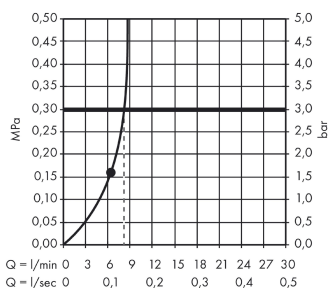

Raindance E

Overhead shower 360 1jet EcoSmart 9 l/min with ceiling connector

Surfaces: **chrome** Art. no. : **26604000**

Description

product features

- Shower head size: 360 x 190 mm
- Ball-joint: overhead shower angle adjustable
- Spray pattern: RainAir
- flow rate RainAir 9 l/min at 3 bar
- Operating pressure: min. 1.5 bar/max. 6 bar
- Spray face: metal
- spray disc removable for cleaning
- Ceiling connection length: 100 mm
- Installation: ceiling
- Connection thread 1/2"

Article Details

Price excl. VAT

£ 587.50

Technology

Product image

Scale drawing

Flowchart

The consumption was measured in combination with the appropriate fittings (thermostat/mixer/in-wall valve) to reflect actual application in practice.