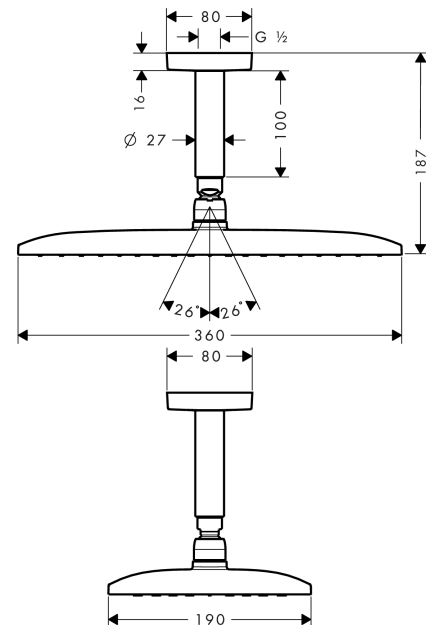

Raindance E

Overhead shower 360 1jet EcoSmart 9 l/min with ceiling connector

Surfaces: **chrome** Art. no. : **26604000**

Description

product features

- Shower head size: 360 x 190 mm
- Ball-joint: overhead shower angle adjustable
- Spray pattern: RainAir
- flow rate RainAir 9 l/min at 3 bar
- Operating pressure: min. 1.5 bar/max. 6 bar
- Spray face: metal
- spray disc removable for cleaning
- Ceiling connection length: 100 mm
- Installation: ceiling
- Connection thread 1/2"

Article Details

Price excl. VAT

£ 587.50

Technology

Product image

Scale drawing

Flowchart

The consumption was measured in combination with the appropriate fittings (thermostat/mixer/in-wall valve) to reflect actual application in practice.