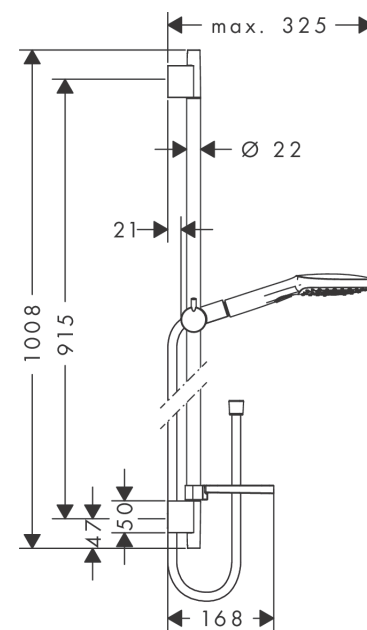

Raindance Select E

Shower set 120 3jet EcoSmart 9 l/min with shower rail 90 cm and soap dish

Surfaces: white/chrome Art. no. : 26623400

Description

product features

- Consists of: hand shower, shower bar, shower hose, slider, soap dish
- Spray pattern: RainAir, Rain, Whirl
- Select button to comfortably switch between spray modes
- Shower head size: 120 mm
- pivot connector prevent hose from tangling
- 90° position adjustable slider, pivots left and right, up and down
- maximum flow rate 9 l/min at 3 bar
- Operating pressure: min. 2 bar/max. 6 bar
- wall supports of plastic

Article Details

Price excl. VAT

£ 180.00

Technology

Product image

Scale drawing

Flowchart

The consumption was measured in combination with the appropriate fittings (thermostat/mixer/in-wall valve) to reflect actual application in practice.

The consumption was measured in combination with the appropriate fittings (thermostat/mixer/in-wall valve) to reflect actual application in practice.

Raindance Select E
Shower set 120 3jet EcoSmart 9 l/min with shower rail 90 cm and soap dish
 Surfaces: **white/chrome** Art. no. : **26623400**