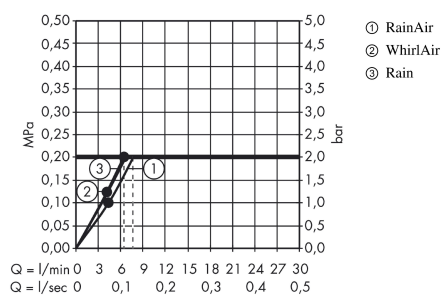

Raindance Select E

Shower set 120 3jet EcoSmart 9 l/min with shower rail 90 cm and soap dish

Surfaces: white/chrome Art. no. : 26623400

Description

product features

- Consists of: hand shower, shower bar, shower hose, slider, soap dish
- Spray pattern: RainAir, Rain, Whirl
- Select button to comfortably switch between spray modes
- Shower head size: 120 mm
- pivot connector prevent hose from tangling
- 90° position adjustable slider, pivots left and right, up and down
- maximum flow rate 9 l/min at 3 bar
- Operating pressure: min. 2 bar/max. 6 bar
- wall supports of plastic

Article Details

Price excl. VAT

£ 180.00

Technology

Product image

Scale drawing

Flowchart

The consumption was measured in combination with the appropriate fittings (thermostat/mixer/in-wall valve) to reflect actual application in practice.

The consumption was measured in combination with the appropriate fittings (thermostat/mixer/in-wall valve) to reflect actual application in practice.

Raindance Select E
Shower set 120 3jet EcoSmart 9 l/min with shower rail 90 cm and soap dish
 Surfaces: **white/chrome** Art. no. : **26623400**