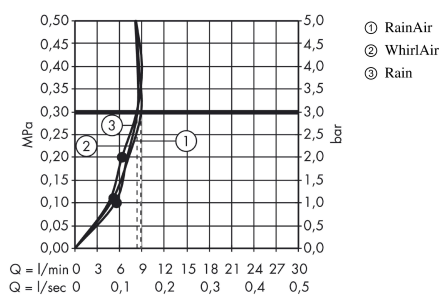

Raindance Select E

Shower set 120 3jet EcoSmart 9 l/min with shower rail 90 cm and soap dish

Surfaces: white/chrome Art. no. : 26623400

Description

product features

- Consists of: hand shower, shower bar, shower hose, slider, soap dish
- Spray pattern: RainAir, Rain, Whirl
- Select button to comfortably switch between spray modes
- Shower head size: 120 mm
- pivot connector prevent hose from tangling
- 90° position adjustable slider, pivots left and right, up and down
- maximum flow rate 9 l/min at 3 bar
- Operating pressure: min. 2 bar/max. 6 bar
- wall supports of plastic

Article Details

Price excl. VAT

£ 180.00

Technology

Product image

Scale drawing

Flowchart

The consumption was measured in combination with the appropriate fittings (thermostat/mixer/in-wall valve) to reflect actual application in practice.

The consumption was measured in combination with the appropriate fittings (thermostat/mixer/in-wall valve) to reflect actual application in practice.

Raindance Select E
Shower set 120 3jet EcoSmart 9 l/min with shower rail 90 cm and soap dish
 Surfaces: **white/chrome** Art. no. : **26623400**