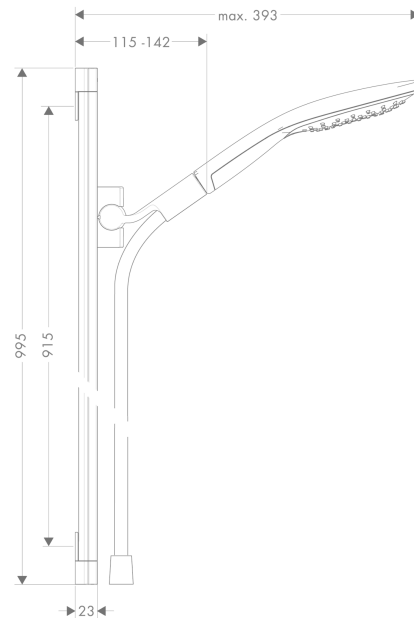

Raindance Select S
Shower set 150 3jet with shower rail 90 cm
 Surfaces: **chrome** Art. no. : **26626000**

Description

product features

- Consists of: hand shower, shower bar, shower hose, slider
- Spray pattern: RainAir, CaresseAir, Mix
- Select button to comfortably switch between spray modes
- Shower head size: 150 mm
- pivot connector prevent hose from tangling
- 90° position adjustable slider, pivots left and right, up and down
- maximum flow rate 16 l/min at 3 bar
- Operating pressure: min. 1 bar/max. 6 bar

Article Details

Price excl. VAT

£ 312.50

Technology

Product image

Scale drawing

Flowchart

The consumption was measured in combination with the appropriate fittings (thermostat/mixer/ in-wall valve) to reflect actual application in practice.

Raindance Select S
Shower set 150 3jet with shower rail 90 cm
 Surfaces: **chrome** Art. no. : **26626000**

Installation examples