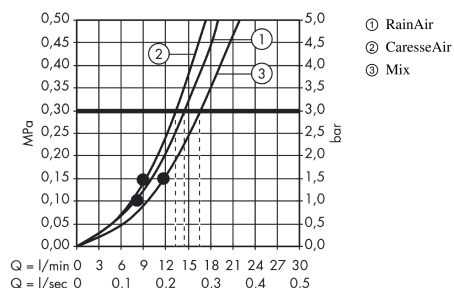

Raindance Select S
Shower set 150 3jet with shower rail 90 cm
 Surfaces: **chrome** Art. no. : **26626000**

Description

product features

- Consists of: hand shower, shower bar, shower hose, slider
- Spray pattern: RainAir, CaresseAir, Mix
- Select button to comfortably switch between spray modes
- Shower head size: 150 mm
- pivot connector prevent hose from tangling
- 90° position adjustable slider, pivots left and right, up and down
- maximum flow rate 16 l/min at 3 bar
- Operating pressure: min. 1 bar/max. 6 bar

Article Details

Price excl. VAT

£ 312.50

Technology

Product image

Scale drawing

Flowchart

The consumption was measured in combination with the appropriate fittings (thermostat/mixer/ in-wall valve) to reflect actual application in practice.