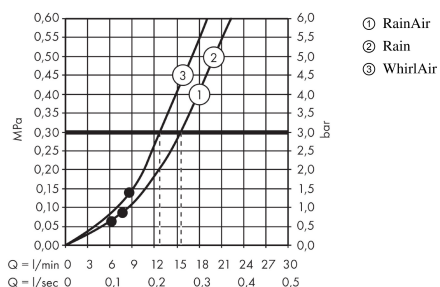

Raindance Select S
Shower set 120 3jet with shower rail 65 cm and soap dish
 Surfaces: **chrome** Art. no. : **26630000**

Description

product features

- Consists of: hand shower, shower bar, shower hose, slider, soap dish
- Spray pattern: Rain, RainAir, Whirl
- Select button to comfortably switch between spray modes
- Shower head size: 125 mm
- pivot connector prevent hose from tangling
- 90° position adjustable slider, pivots left and right, up and down
- maximum flow rate 15 l/min at 3 bar
- operating pressure: min 1 bar / max 6 bar
- Noise class: I
- wall supports of plastic

Article Details

Price excl. VAT

£ 175.83

Technology

Product image

Scale drawing

Flowchart

The consumption was measured in combination with the appropriate fittings (thermostat/mixer/ in-wall valve) to reflect actual application in practice.