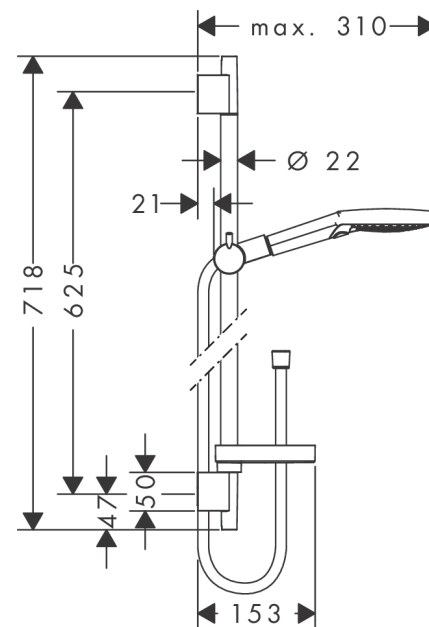

Raindance Select S
Shower set 120 3jet with shower rail 65 cm and soap dish
 Surfaces: **chrome** Art. no. : **26630000**

Description

product features

- Consists of: hand shower, shower bar, shower hose, slider, soap dish
- Spray pattern: Rain, RainAir, Whirl
- Select button to comfortably switch between spray modes
- Shower head size: 125 mm
- pivot connector prevent hose from tangling
- 90° position adjustable slider, pivots left and right, up and down
- maximum flow rate 15 l/min at 3 bar
- operating pressure: min 1 bar / max 6 bar
- Noise class: I
- wall supports of plastic

Article Details

Price excl. VAT

£ 175.83

Technology

Product image

Scale drawing

Flowchart

The consumption was measured in combination with the appropriate fittings (thermostat/mixer/ in-wall valve) to reflect actual application in practice.

Raindance Select S
Shower set 120 3jet with shower rail 65 cm and soap dish
 Surfaces: **chrome** Art. no. : **26630000**

Installation examples