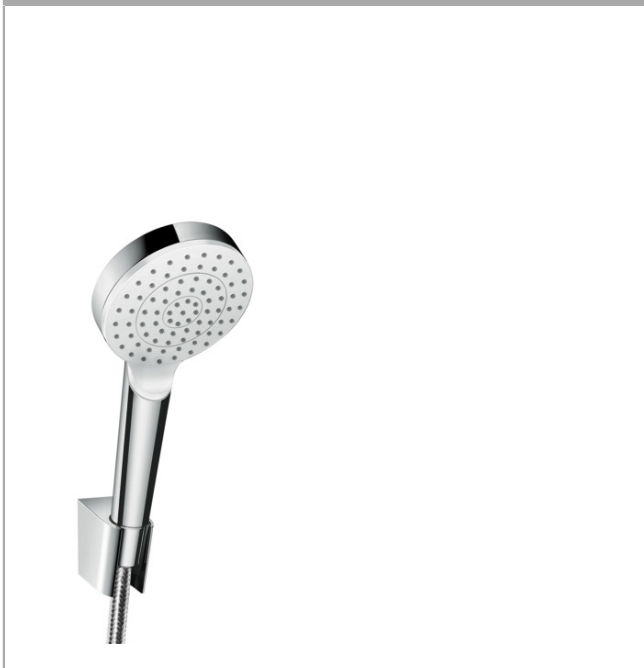

Crometta

Shower holder set 100 1jet with shower hose 125 cm

Surfaces: **white/chrome** Art. no. : **26690400**

Description

product features

- Consists of: hand shower, shower holder, shower hose
- Spray pattern: Rain
- Shower head size: 100 mm
- pivot connector prevent hose from tangling
- Maximum flow rate (at 3 bar): 14 l/min
- wall supports of plastic
- operating pressure: min 1 bar / max 6 bar

Article Details

Price excl. VAT

£ 27.50

Technology

Product image