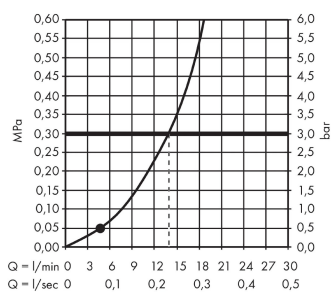

Flowchart

The consumption was measured in combination with the appropriate fittings (thermostat/mixer/ in-wall valve) to reflect actual application in practice.