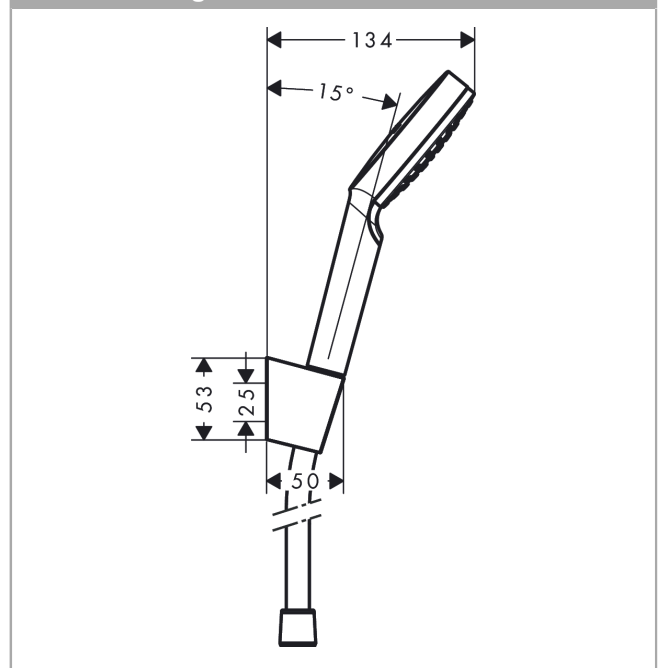

## Crometta

**Shower holder set 100 1jet with shower hose 125 cm**

Surfaces: **white/chrome** Art. no. : **26690400**

#### product features

- Consists of: hand shower, shower holder, shower hose
- Spray pattern: Rain
- Shower head size: 100 mm
- pivot connector prevent hose from tangling
- Maximum flow rate (at 3 bar): 14 l/min
- wall supports of plastic
- operating pressure: min 1 bar / max 6 bar

### Scale drawing