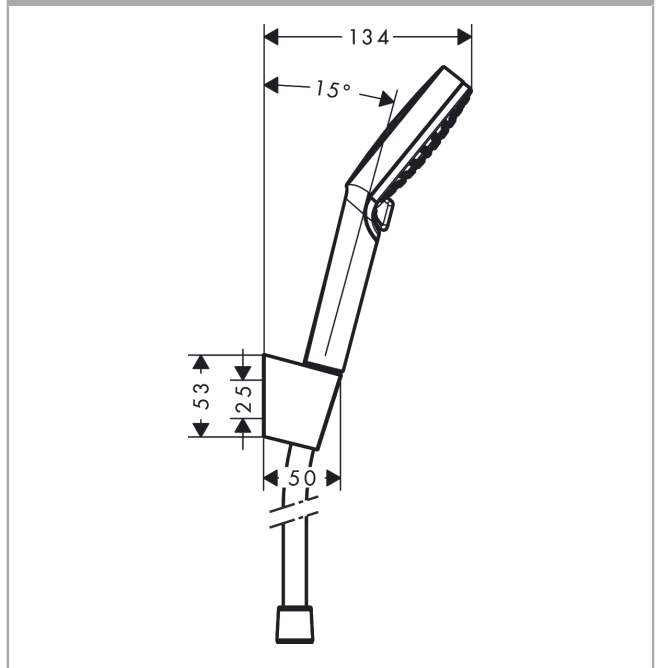

Crometta

Shower holder set 100 Vario EcoSmart 9 l/min with shower hose 125 cm

Surfaces: white/chrome Art. no. : 26693400

Description

product features

- Consists of: hand shower, shower holder, shower hose
- Spray pattern: Rain, IntenseRain
- spray type adjustment by turning
- Shower head size: 100 mm
- pivot connector prevent hose from tangling
- Maximum flow rate (at 3 bar): 9 l/min
- wall supports of plastic

Article Details

Price excl. VAT

£ 31.67

Technology

Product image

Scale drawing

Flowchart

The consumption was measured in combination with the appropriate fittings (thermostat/mixer/ in-wall valve) to reflect actual application in practice.