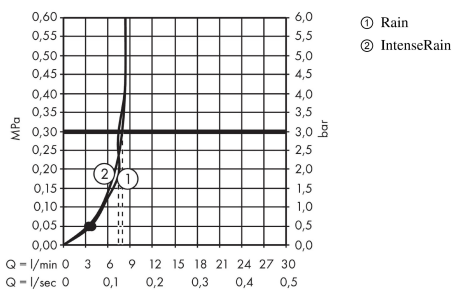

Crometta

Shower holder set 100 Vario EcoSmart 9 l/min with shower hose 125 cm

Surfaces: white/chrome Art. no. : 26693400

Description

product features

- Consists of: hand shower, shower holder, shower hose
- Spray pattern: Rain, IntenseRain
- spray type adjustment by turning
- Shower head size: 100 mm
- pivot connector prevent hose from tangling
- Maximum flow rate (at 3 bar): 9 l/min
- wall supports of plastic

Article Details

Price excl. VAT

£ 31.67

Technology

Product image

Scale drawing

Flowchart

The consumption was measured in combination with the appropriate fittings (thermostat/mixer/ in-wall valve) to reflect actual application in practice.