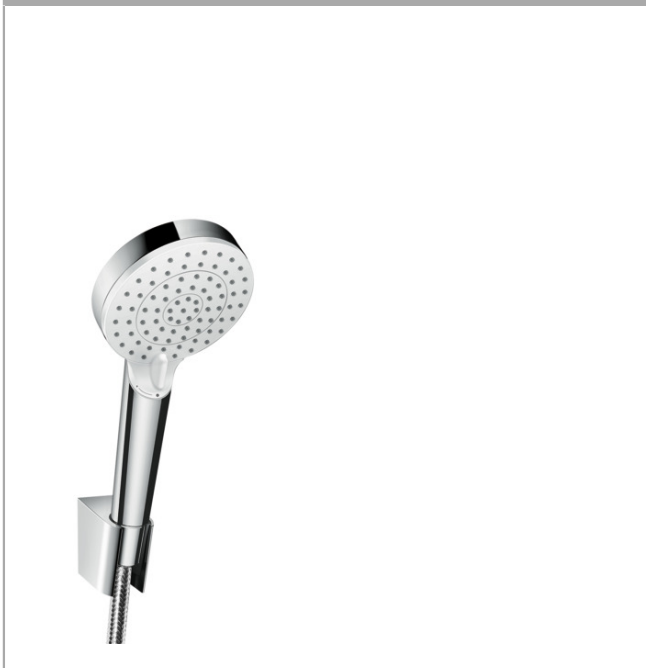

Crometta

Shower holder set 100 Vario EcoSmart 9 l/min with shower hose 125 cm

Surfaces: white/chrome Art. no. : 26693400

Description

product features

- Consists of: hand shower, shower holder, shower hose
- Spray pattern: Rain, IntenseRain
- spray type adjustment by turning
- Shower head size: 100 mm
- pivot connector prevent hose from tangling
- Maximum flow rate (at 3 bar): 9 l/min
- wall supports of plastic

Article Details

Price excl. VAT

£ 31.67

Technology

Product image

Scale drawing

Flowchart

The consumption was measured in combination with the appropriate fittings (thermostat/mixer/ in-wall valve) to reflect actual application in practice.