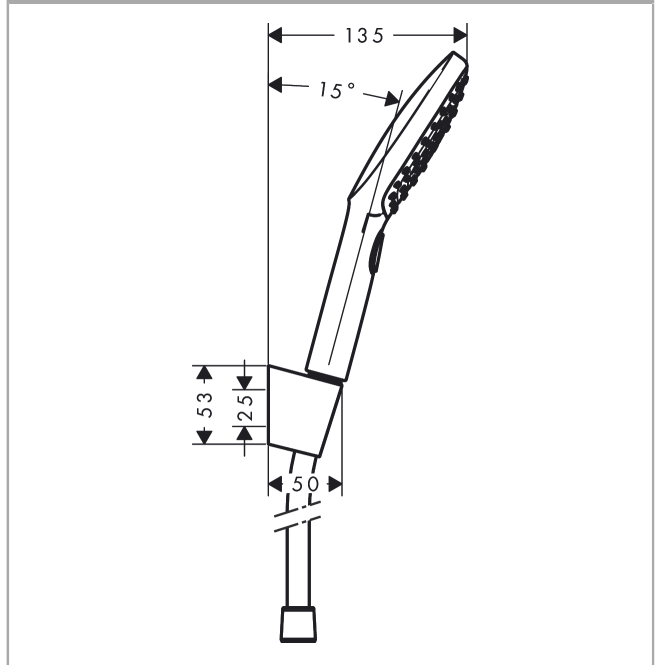

**Raindance Select E**  
**Shower holder set 120 3jet with shower hose 160 cm**  
 Surfaces: **chrome** Art. no. : **26720000**

### Description

**product features**

- Consists of: hand shower, shower holder, shower hose
- Spray pattern: RainAir, Rain, Whirl
- Select button to comfortably switch between spray modes
- pivot connector prevent hose from tangling
- Maximum flow rate (at 3 bar): 15 l/min
- Operating pressure: min. 1 bar/max. 6 bar
- wall supports of plastic

### Scale drawing