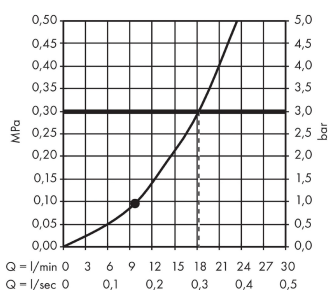

Crometta S

Overhead shower 240 1jet

Surfaces: **chrome** Art. no. : **26723000**

Description

product features

- Shower head size: 240 mm
- Ball-joint: overhead shower angle adjustable
- Spray pattern: Rain
- flow rate Rain 18 l/min at 3 bar
- Operating pressure: min. 1 bar/max. 6 bar
- Spray face: plastic
- Installation: ceiling or wall
- Connection thread 1/2"
- WRAS 1611034
- WRAS 1611034
- WRAS 1611034

Article Details

Price excl. VAT

£ 180.00

Technology

Certificates

kiwa

Product image

Scale drawing

Flowchart

The consumption was measured in combination with the appropriate fittings (thermostat/mixer/ in-wall valve) to reflect actual application in practice.