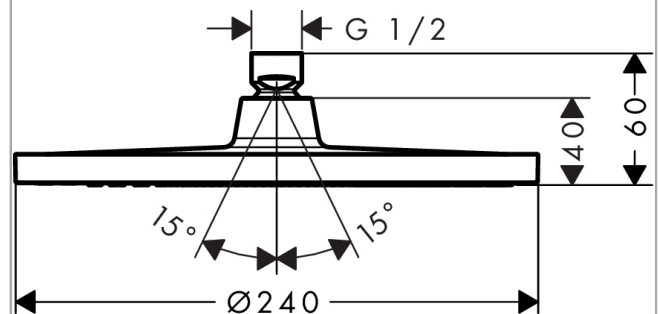

Crometta S

Overhead shower 240 1jet

Surfaces: **chrome** Art. no. : **26723000**

Description

product features

- Shower head size: 240 mm
- Ball-joint: overhead shower angle adjustable
- Spray pattern: Rain
- flow rate Rain 18 l/min at 3 bar
- Operating pressure: min. 1 bar/max. 6 bar
- Spray face: plastic
- Installation: ceiling or wall
- Connection thread 1/2"
- WRAS 1611034
- WRAS 1611034
- WRAS 1611034

Flowchart

The consumption was measured in combination with the appropriate fittings (thermostat/mixer/ in-wall valve) to reflect actual application in practice.