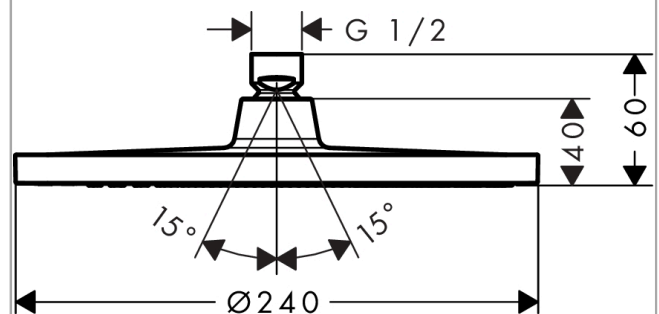

Scale drawing