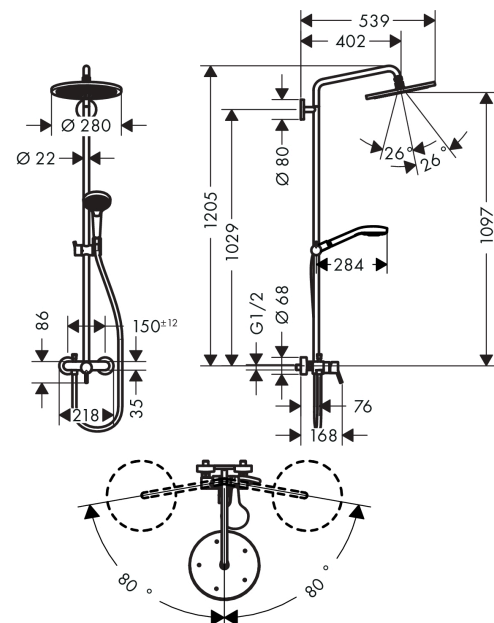

**Croma Select S**  
**Showerpipe 280 1jet with manual shower mixer**  
 Surfaces: **chrome** Art. no. : **26791000**

### product features

- Consists of: overhead shower, hand shower, single lever manual shower mixer, shower hose, slider
- overhead shower Croma 280
- Shower head size: 280 x 170 mm
- overhead shower angle adjustable
- Spray pattern: RainAir
- Maximum flow rate (at 3 bar): 15 l/min
- flow rate RainAir 15 l/min at 3 bar
- Operating pressure: min. 1 bar/max. 10 bar
- Shower arm length: 400 mm
- swivelling shower arm
- height-adjustable hand shower holder
- exposed design allows easy installation, all working parts are outside of the wall
- Connection dimension 1/2"
- Connection thread 1/2"
- Centre distance 150 mm ± 12 mm
- ceramic cartridge
- Maximum temperature can be adjusted on installation
- pipe can be shortened in height

## Scale drawing

**Croma Select S**  
**Showerpipe 280 1jet with manual shower mixer**  
 Surfaces: **chrome** Art. no. : **26791000**

**Flowchart**