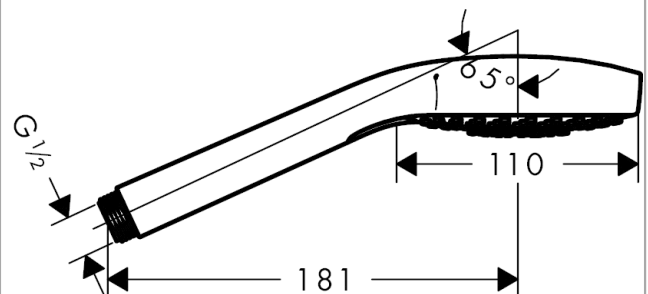

Croma Select S
Hand shower 110 Multi
 Surfaces: **white/chrome**

Art. no. : **26800400**

Description

product features

- Shower head size: 110 mm
- Select button to comfortably switch between spray modes
- Spray pattern: SoftRain, IntenseRain, Massage spray
- Flow rate (at 3 bar): 16 l/min
- with internal water conduction
- rinseable dirt filter
- Connection thread 1/2"
- operating pressure: min. 1 bar / max. 6 bar
- WRAS 1505300
- Kiwa UK 1504706

Article Details

Price excl. VAT

£ 60.83

Technology

Certificates

Product image

Scale drawing

Flowchart

The consumption was measured in combination with the appropriate fittings (thermostat/mixer/ in-wall valve) to reflect actual application in practice.