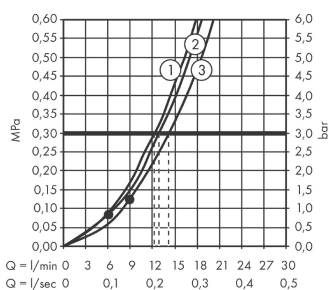

Croma Select S
Hand shower 110 Multi
 Surfaces: **white/chrome**

Art. no. : **26800400**

Description

product features

- Shower head size: 110 mm
- Select button to comfortably switch between spray modes
- Spray pattern: SoftRain, IntenseRain, Massage spray
- Flow rate (at 3 bar): 16 l/min
- with internal water conduction
- rinseable dirt filter
- Connection thread 1/2"
- operating pressure: min. 1 bar / max. 6 bar
- WRAS 1505300
- Kiwa UK 1504706

Article Details

Price excl. VAT

£ 60.83

Technology

Certificates

Product image

Scale drawing

Flowchart

The consumption was measured in combination with the appropriate fittings (thermostat/mixer/ in-wall valve) to reflect actual application in practice.